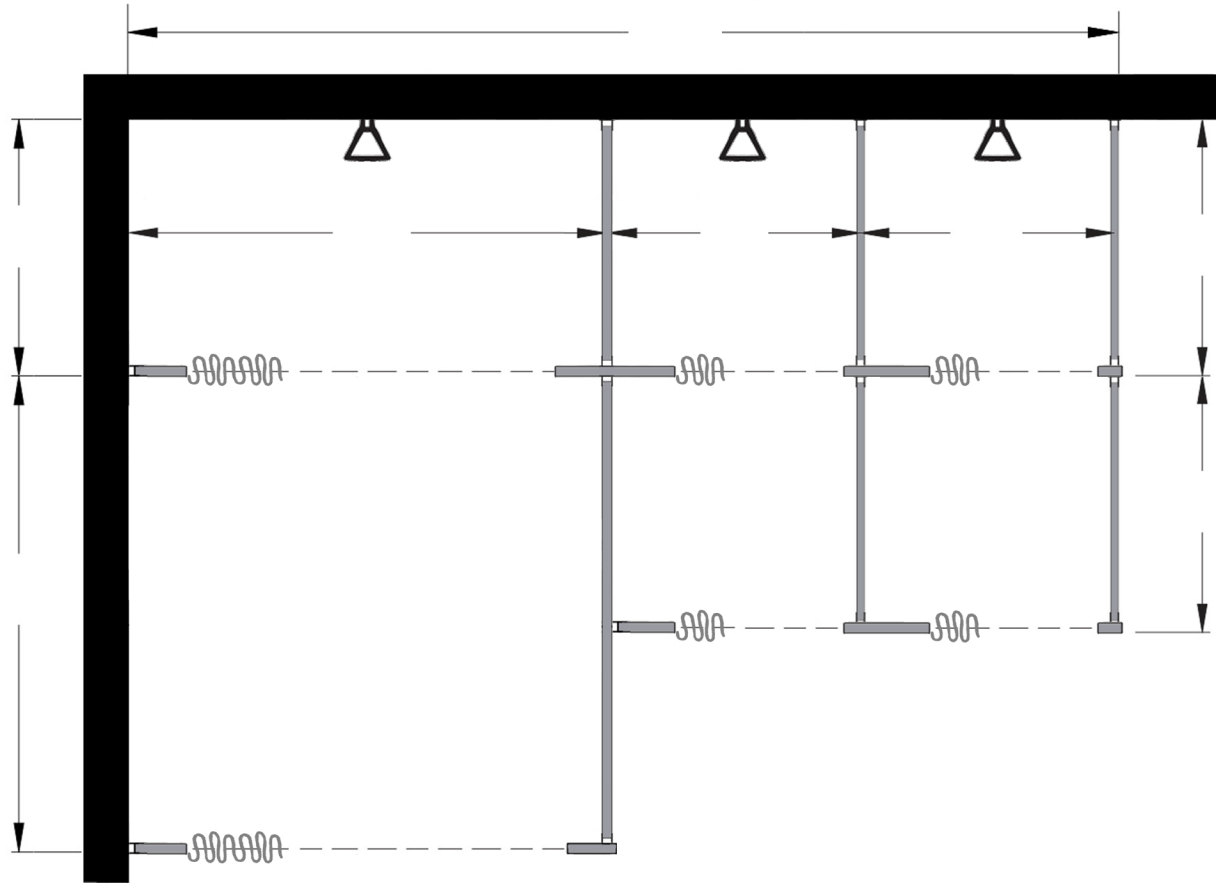

Style:
 Overhead Braced
 Floor Mount
 Ceiling Mount
 Floor/Ceiling Mount

Material:
 Baked Enamel
 Solid Phenolic
 Solid Plastic
 Stainless Steel

Color: _____

Ship To: _____

City: _____

State: _____ Zip: _____