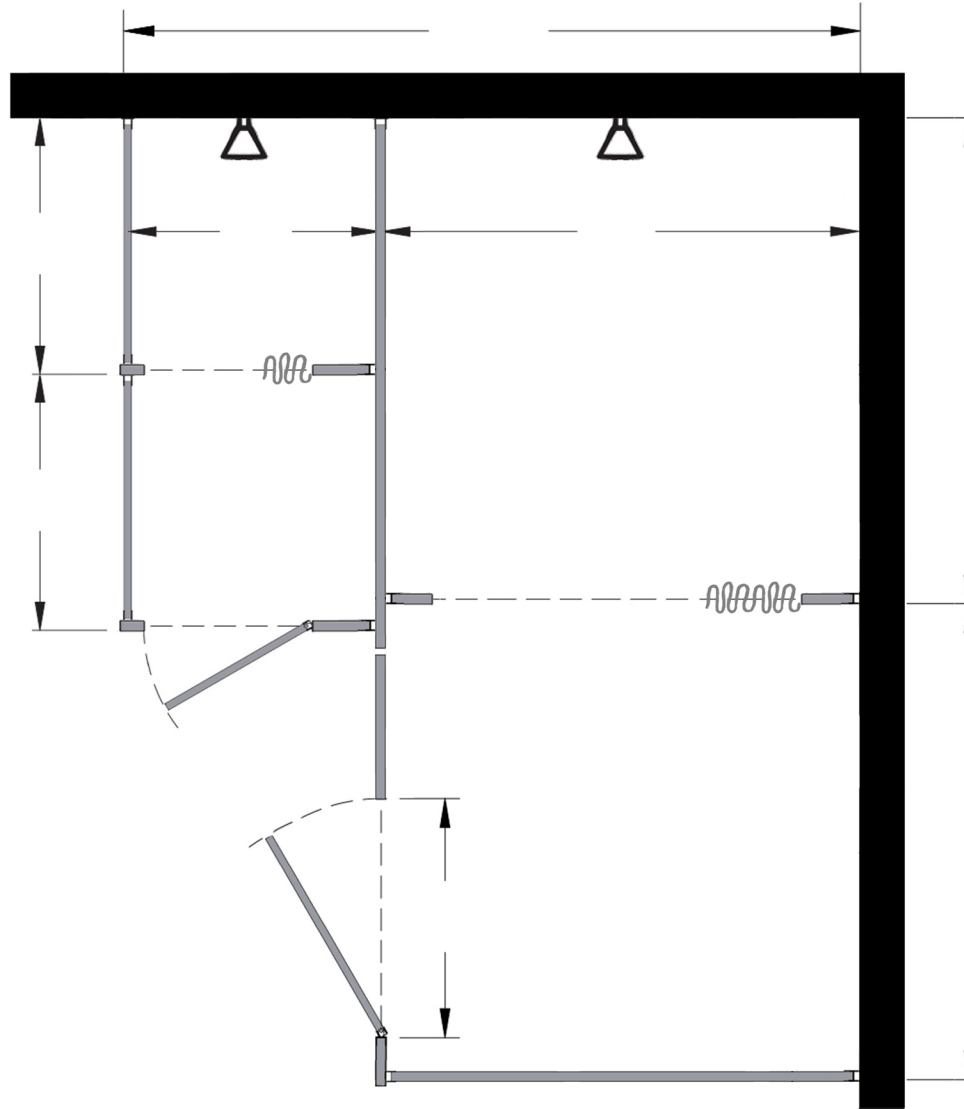

Style:
 Overhead Braced
 Floor Mount
 Ceiling Mount
 Floor/Ceiling Mount

Material:
 Baked Enamel
 Solid Phenolic
 Solid Plastic
 Stainless Steel

Color: _____

Ship To: _____

City: _____

State: _____ Zip: _____