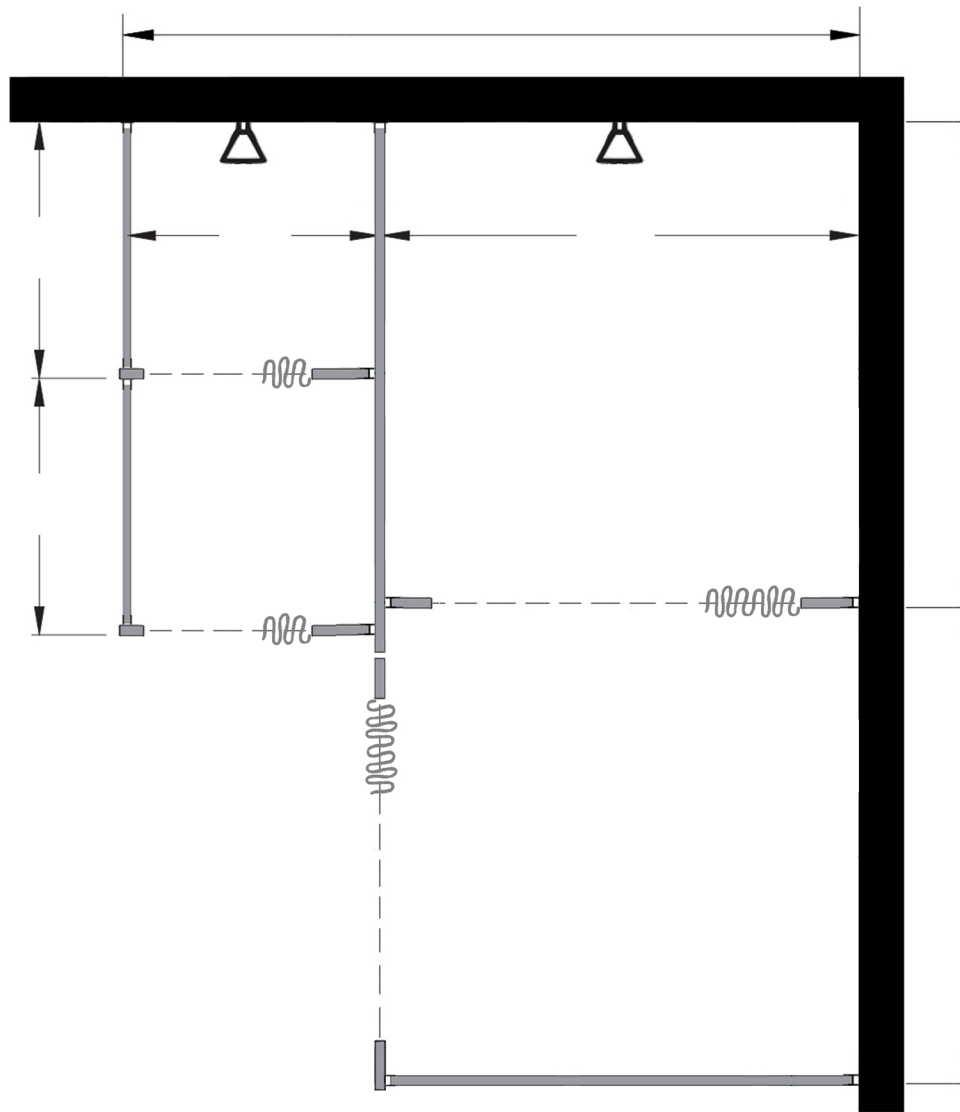

Style:
☐ Overhead Braced
☐ Floor Mount
☐ Ceiling Mount
☐ Floor/Ceiling Mount

Material:
☐ Baked Enamel
☐ Solid Phenolic
☐ Solid Plastic
☐ Stainless Steel

Color: _____

Ship To: _____

City: _____

State: _____ Zip: _____

Harbor City Supply

Phone 443-279-0632 or 1-800-260-0907

1966 Greenspring Drive Suite 506, Timonium, Md. 21093

Fax 443-279-0015 sales@harborcitysupply.com