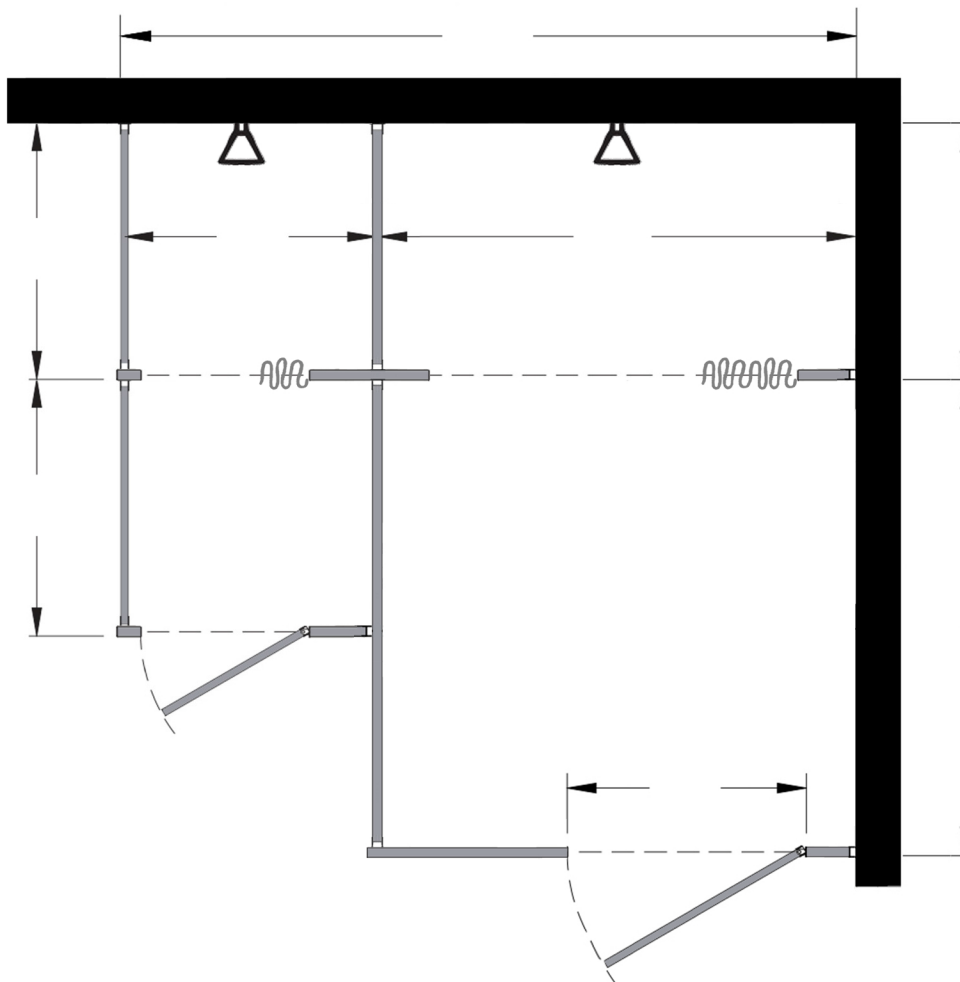

Style:
 Overhead Braced
 Floor Mount
 Ceiling Mount
 Floor/Ceiling Mount

Material:
 Baked Enamel
 Solid Phenolic
 Solid Plastic
 Stainless Steel

Color: _____

Ship To: _____

City: _____

State: _____ Zip: _____