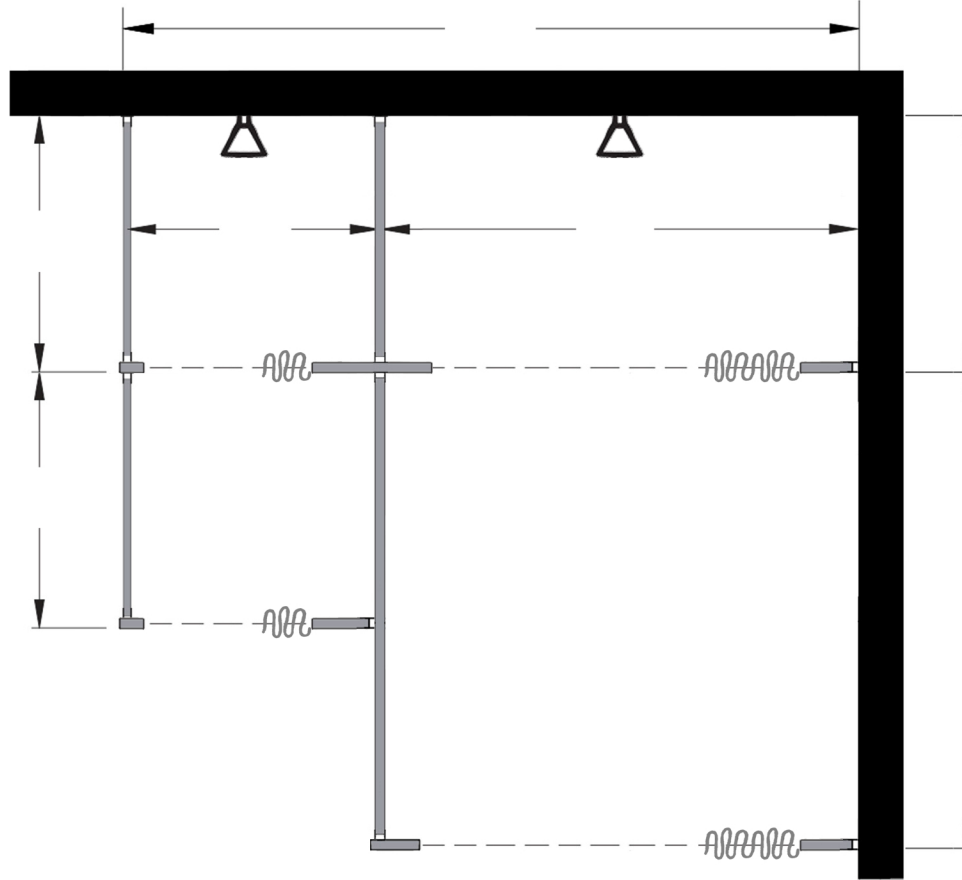

Style:
☐ Overhead Braced
☐ Floor Mount
☐ Ceiling Mount
☐ Floor/Ceiling Mount

Material:
☐ Baked Enamel
☐ Solid Phenolic
☐ Solid Plastic
☐ Stainless Steel

Color: _____

Ship To: _____

City: _____

State: _____ Zip: _____

Harbor City Supply

Phone 443-279-0632 or 1-800-260-0907

1966 Greenspring Drive Suite 506, Timonium, Md. 21093

Fax 443-279-0015 sales@harborcitysupply.com