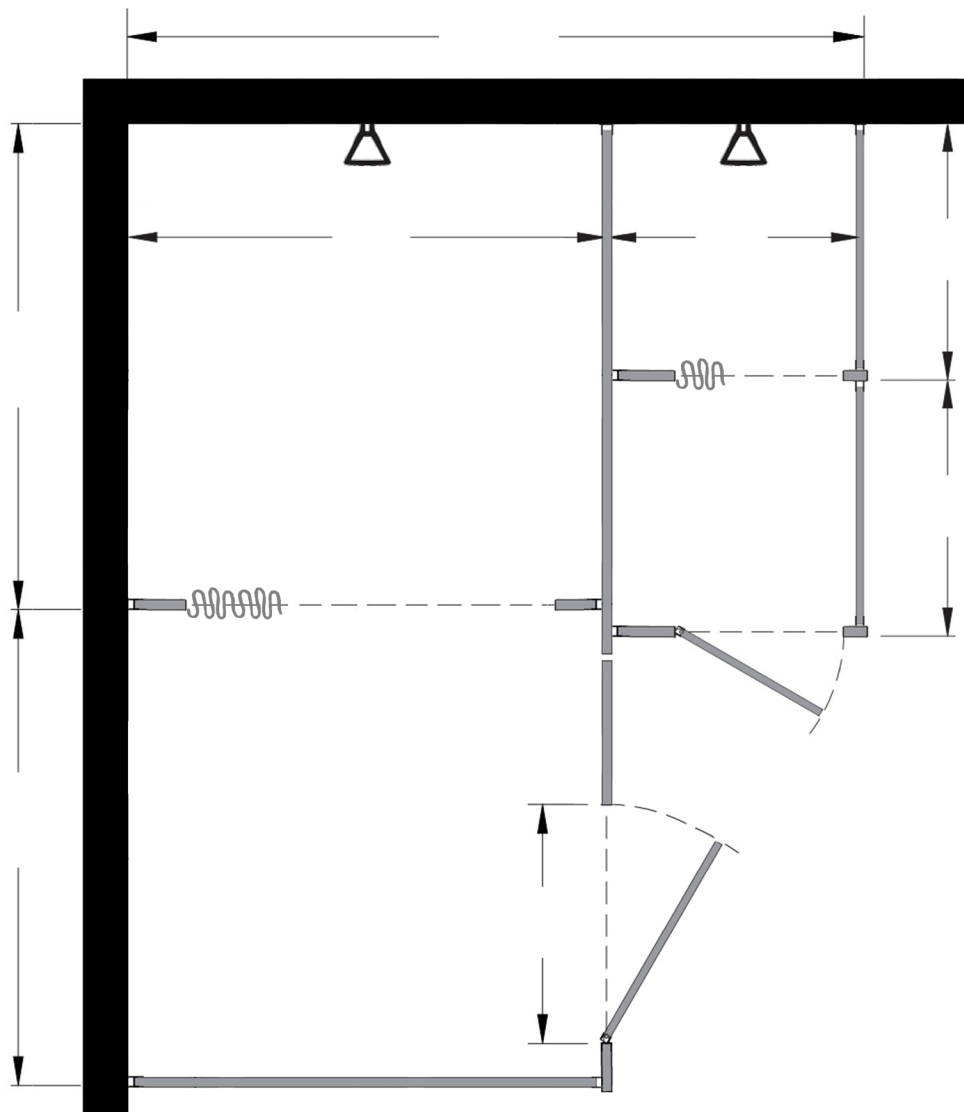

Style:
 Overhead Braced
 Floor Mount
 Ceiling Mount
 Floor/Ceiling Mount

Material:
 Baked Enamel
 Solid Phenolic
 Solid Plastic
 Stainless Steel

Color: _____

Ship To: _____

City: _____

State: _____ Zip: _____