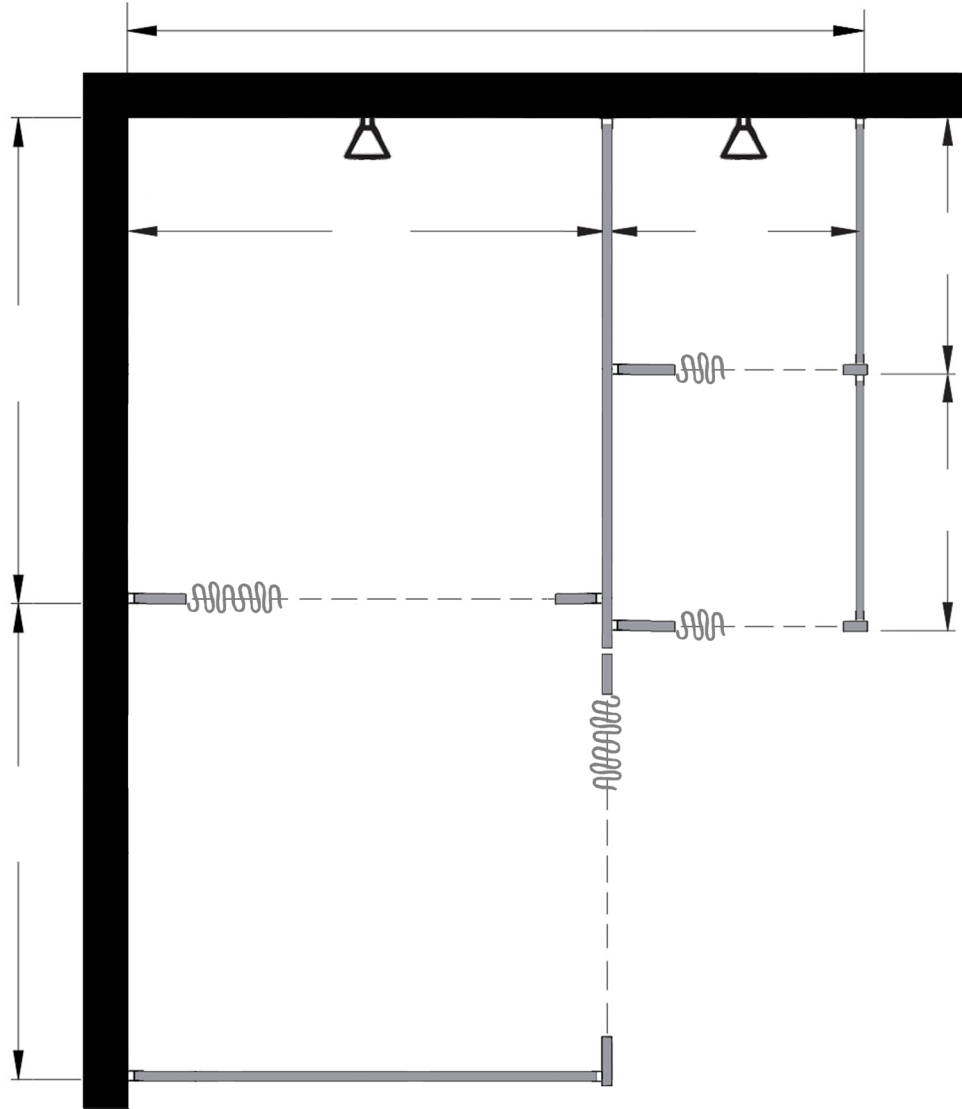

Style:
 Overhead Braced
 Floor Mount
 Ceiling Mount
 Floor/Ceiling Mount

Material:
 Baked Enamel
 Solid Phenolic
 Solid Plastic
 Stainless Steel

Color: _____

Ship To: _____

City: _____

State: _____ Zip: _____