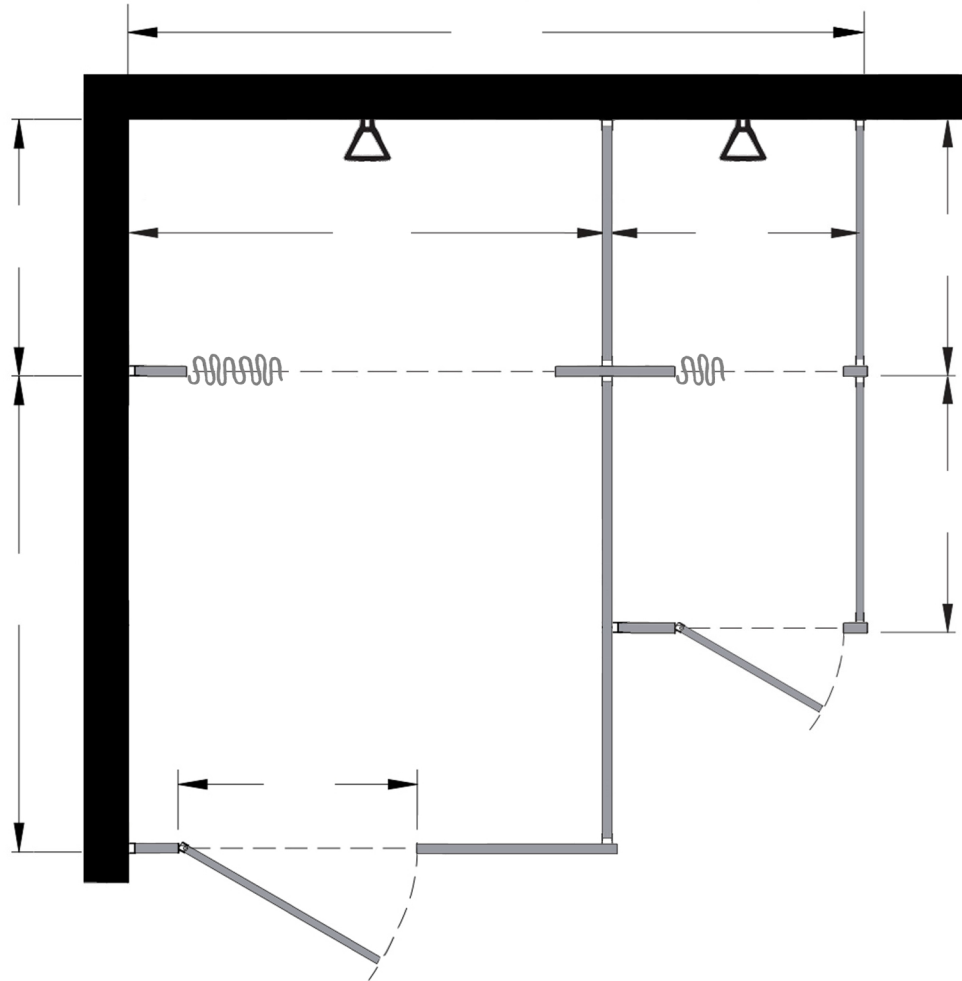

Style:
☐ Overhead Braced
☐ Floor Mount
☐ Ceiling Mount
☐ Floor/Ceiling Mount

Material:
☐ Baked Enamel
☐ Solid Phenolic
☐ Solid Plastic
☐ Stainless Steel

Color: _____

Ship To: _____

City: _____

State: _____ Zip: _____

Harbor City Supply

Phone 443-279-0632 or 1-800-260-0907

1966 Greenspring Drive Suite 506, Timonium, Md. 21093

Fax 443-279-0015 sales@harborcitysupply.com