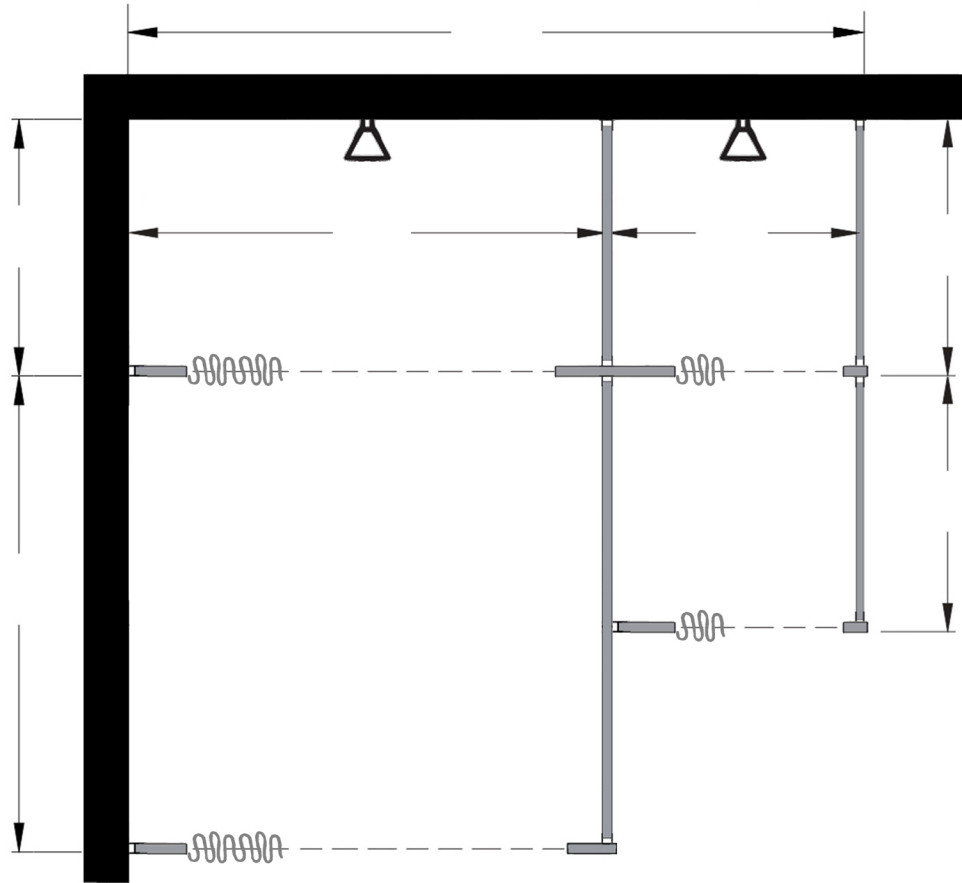

Style:
 Overhead Braced
 Floor Mount
 Ceiling Mount
 Floor/Ceiling Mount

Material:
 Baked Enamel
 Solid Phenolic
 Solid Plastic
 Stainless Steel

Color: _____

Ship To: _____

City: _____

State: _____ Zip: _____