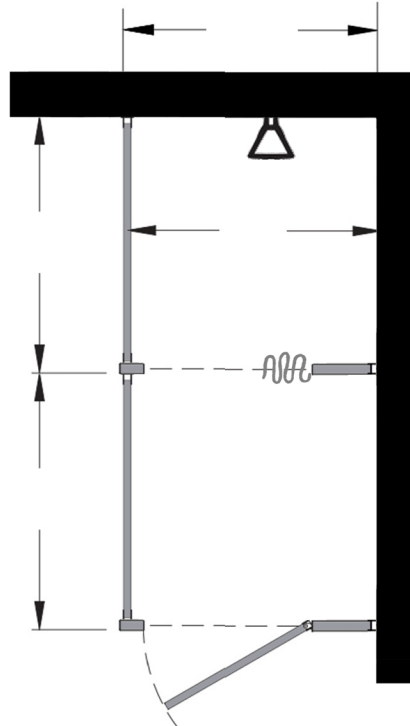

Style:
☐ Overhead Braced
☐ Floor Mount
☐ Ceiling Mount
☐ Floor/Ceiling Mount

Material:
☐ Baked Enamel
☐ Solid Phenolic
☐ Solid Plastic
☐ Stainless Steel

Color:
_____

Ship To: _____

City: _____

State: _____ Zip: _____

Harbor City Supply

Phone 443-279-0632 or 1-800-260-0907

1966 Greenspring Drive Suite 506, Timonium, Md. 21093

Fax 443-279-0015   sales@harborcitysupply.com