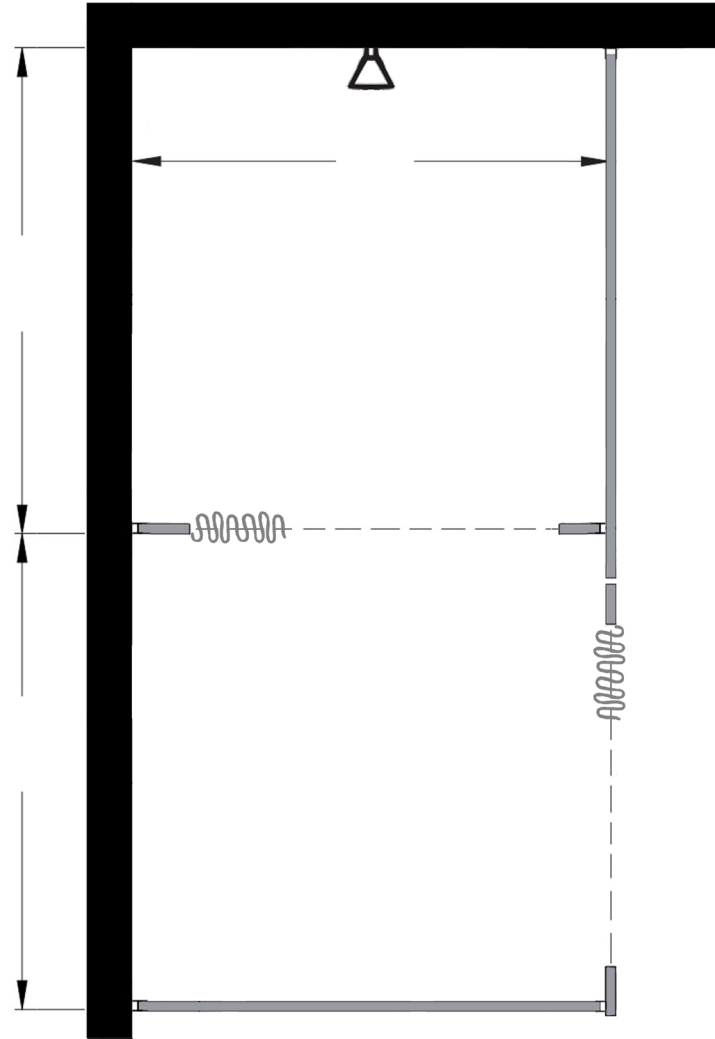

Style:
☐ Overhead Braced
☐ Floor Mount
☐ Ceiling Mount
☐ Floor/Ceiling Mount

Material:
☐ Baked Enamel
☐ Solid Phenolic
☐ Solid Plastic
☐ Stainless Steel

Color:
_____

Ship To: _____

City: _____

State: _____ Zip: _____

Harbor City Supply

Phone 443-279-0632 or 1-800-260-0907

1966 Greenspring Drive Suite 506, Timonium, Md. 21093

Fax 443-279-0015 sales@harborcitysupply.com