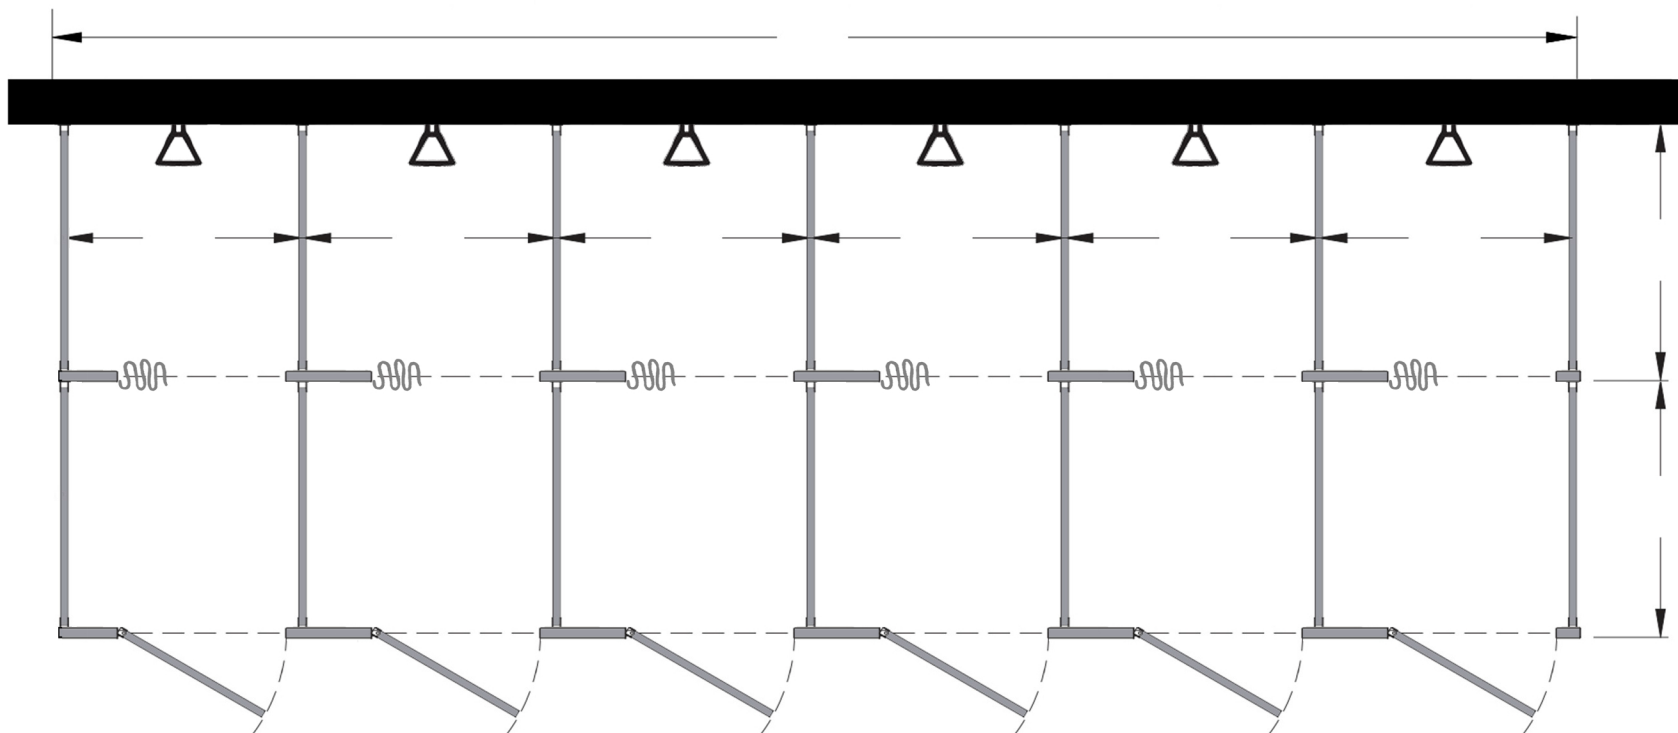

Style:
 Overhead Braced
 Floor Mount
 Ceiling Mount
 Floor/Ceiling Mount

Material:
 Baked Enamel
 Solid Phenolic
 Solid Plastic
 Stainless Steel

Color: _____

Ship To: _____

City: _____

State: _____ Zip: _____