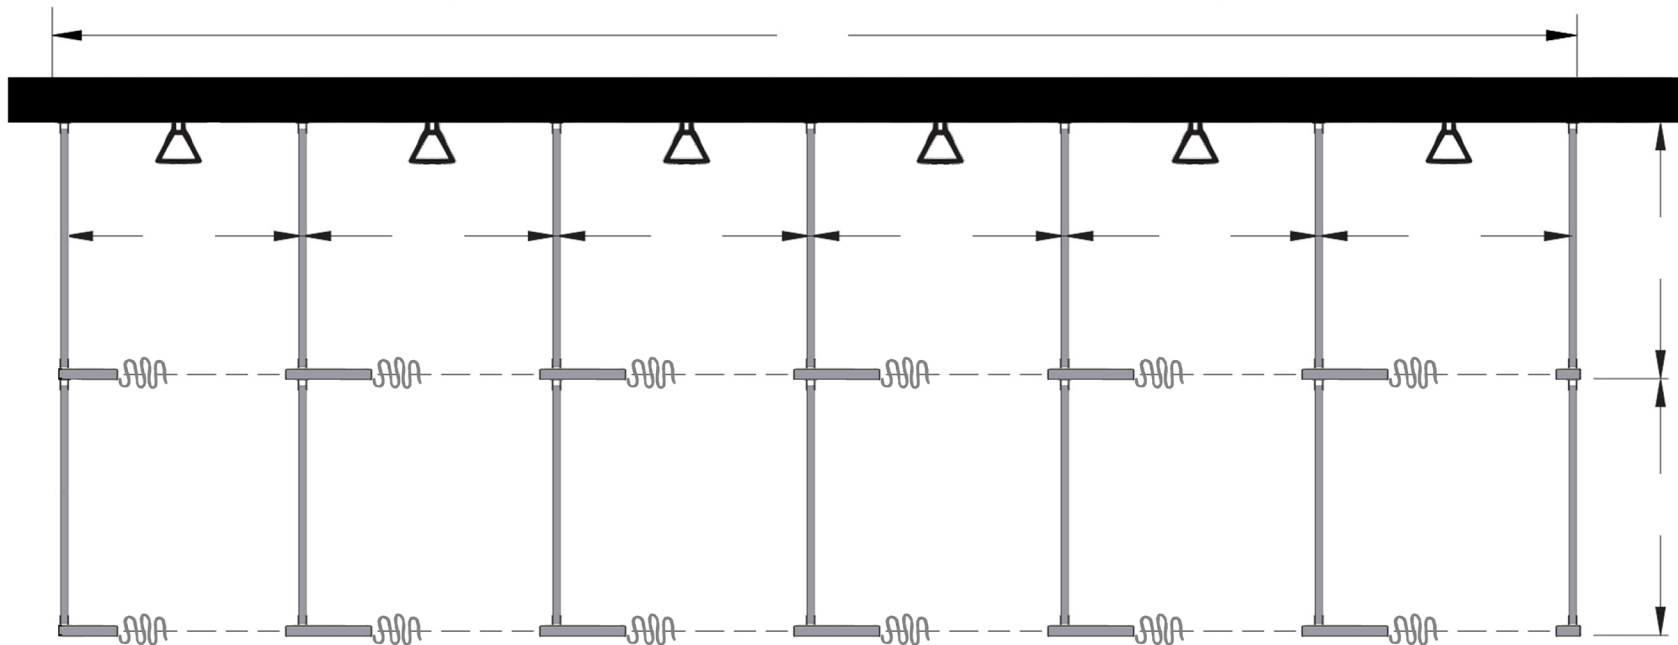

Style:
☐ Overhead Braced
☐ Floor Mount
☐ Ceiling Mount
☐ Floor/Ceiling Mount

Material:
☐ Baked Enamel
☐ Solid Phenolic
☐ Solid Plastic
☐ Stainless Steel

Color: _____

Ship To: _____

City: _____

State: _____ Zip: _____

Harbor City Supply

Phone 443-279-0632 or 1-800-260-0907

1966 Greenspring Drive Suite 506, Timonium, Md. 21093

Fax 443-279-0015 sales@harborcitysupply.com