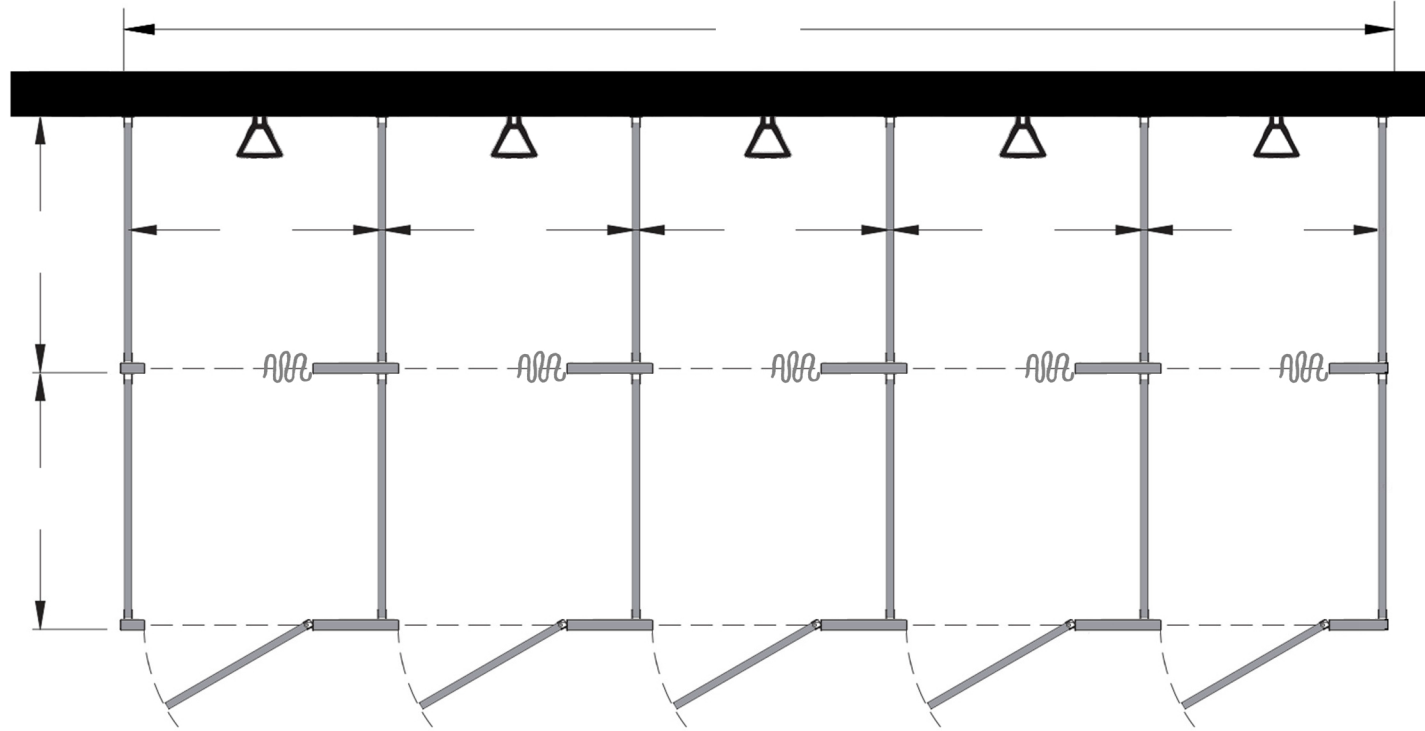

Style:
☐ Overhead Braced
☐ Floor Mount
☐ Ceiling Mount
☐ Floor/Ceiling Mount

Material:
☐ Baked Enamel
☐ Solid Phenolic
☐ Solid Plastic
☐ Stainless Steel

Color: _____

Ship To: _____

City: _____

State: _____ Zip: _____

Harbor City Supply

Phone 443-279-0632 or 1-800-260-0907

1966 Greenspring Drive Suite 506, Timonium, Md. 21093

Fax 443-279-0015 sales@harborcitysupply.com