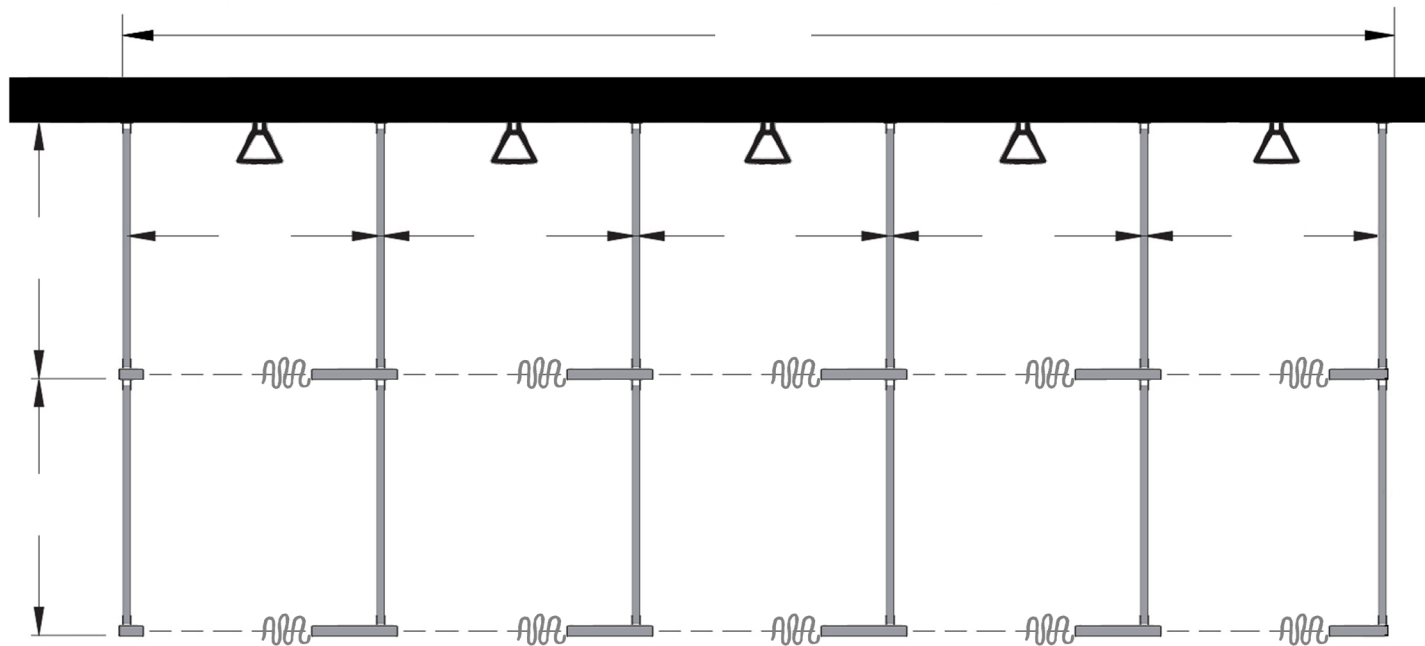

Style:
 Overhead Braced
 Floor Mount
 Ceiling Mount
 Floor/Ceiling Mount

Material:
 Baked Enamel
 Solid Phenolic
 Solid Plastic
 Stainless Steel

Color: _____

Ship To: _____

City: _____

State: _____ Zip: _____