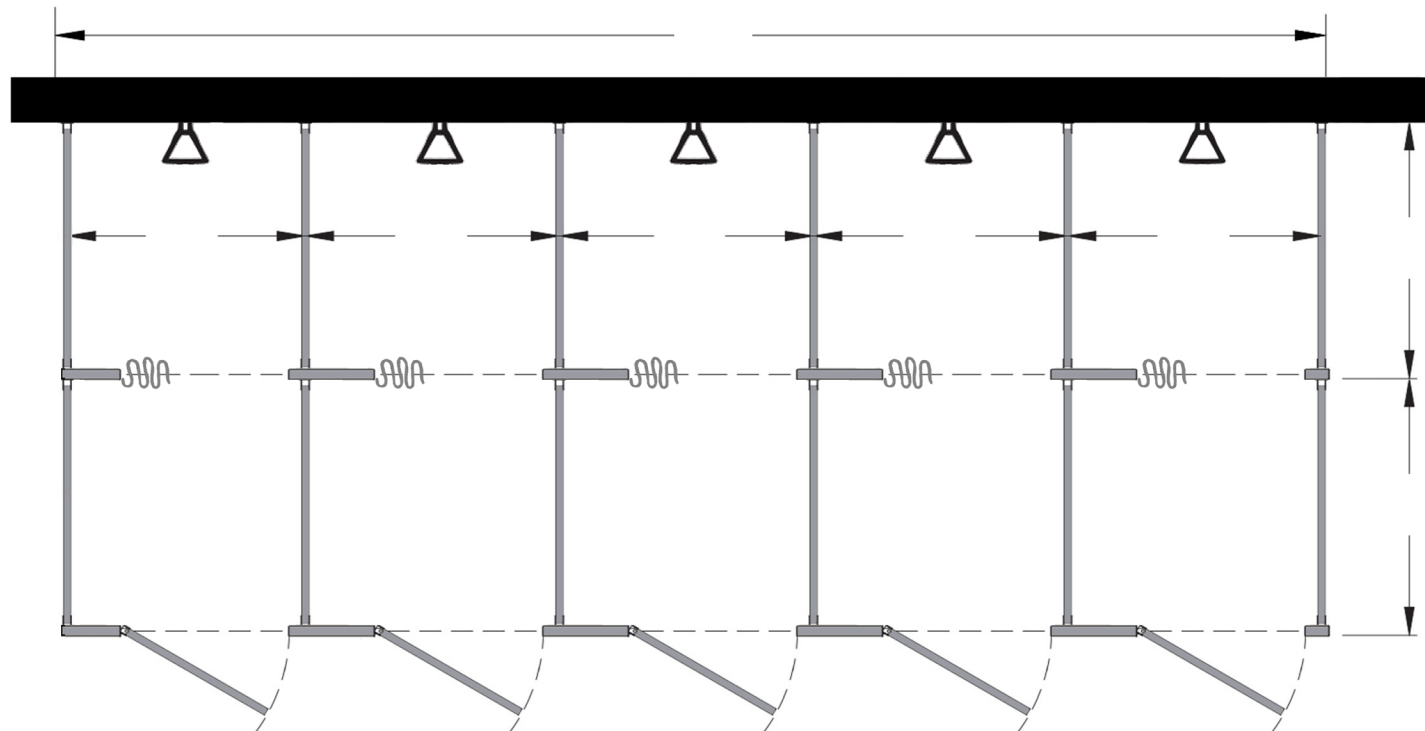

Style:
 Overhead Braced
 Floor Mount
 Ceiling Mount
 Floor/Ceiling Mount

Material:
 Baked Enamel
 Solid Phenolic
 Solid Plastic
 Stainless Steel

Color: _____

Ship To: _____

City: _____

State: _____ Zip: _____