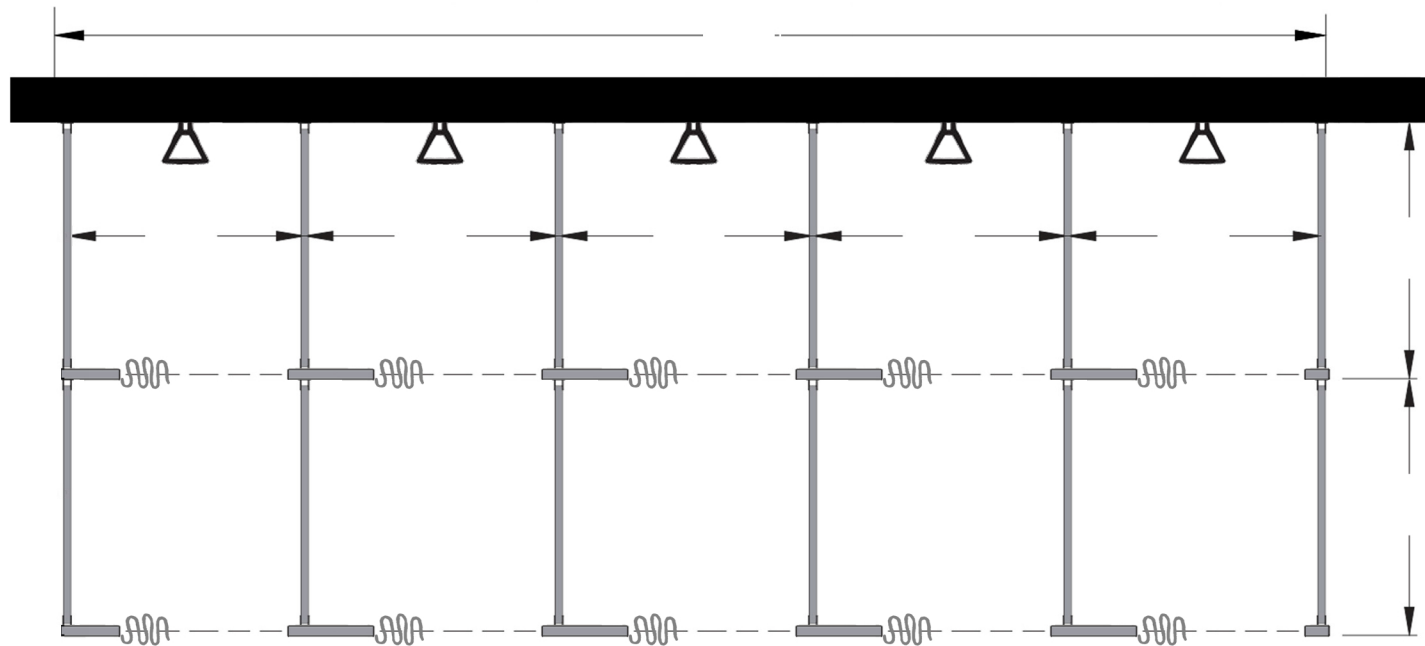

Style:
 Overhead Braced
 Floor Mount
 Ceiling Mount
 Floor/Ceiling Mount

Material:
 Baked Enamel
 Solid Phenolic
 Solid Plastic
 Stainless Steel

Color: _____

Ship To: _____

City: _____

State: _____ Zip: _____