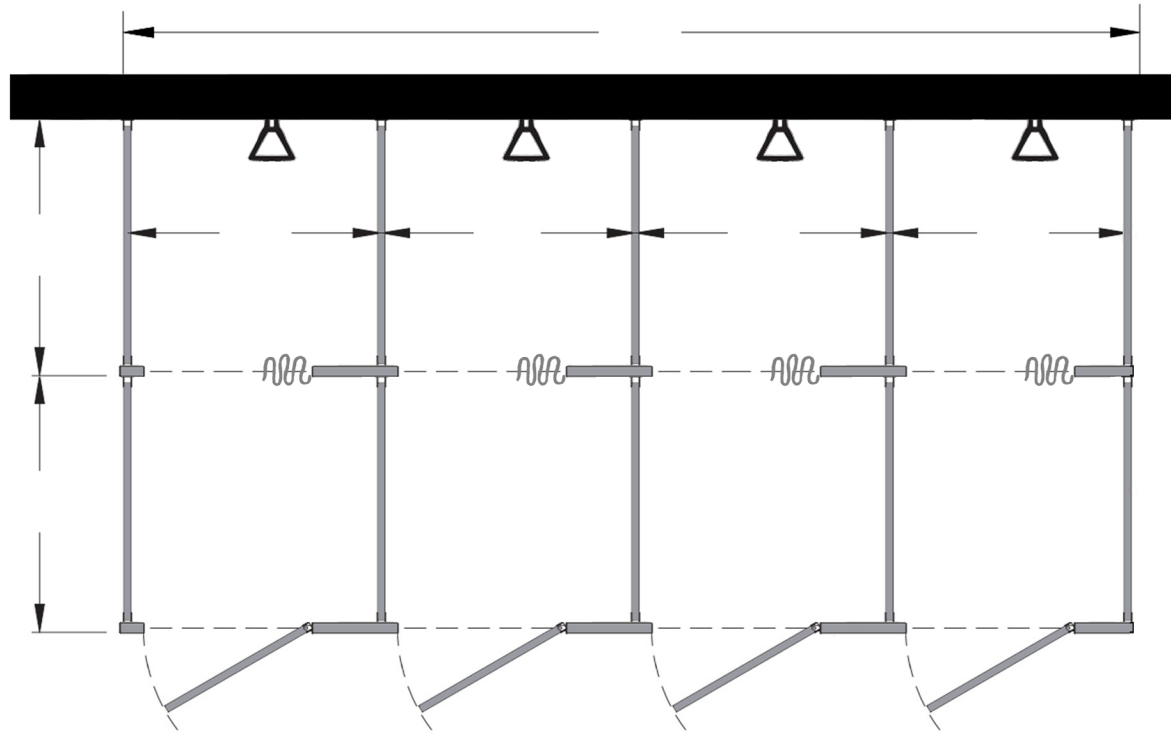

Style:
☐ Overhead Braced
☐ Floor Mount
☐ Ceiling Mount
☐ Floor/Ceiling Mount

Material:
☐ Baked Enamel
☐ Solid Phenolic
☐ Solid Plastic
☐ Stainless Steel

Color: _____

Ship To: _____

City: _____

State: _____ Zip: _____

Harbor City Supply

Phone 443-279-0632 or 1-800-260-0907

1966 Greenspring Drive Suite 506, Timonium, Md. 21093

Fax 443-279-0015 sales@harborcitysupply.com