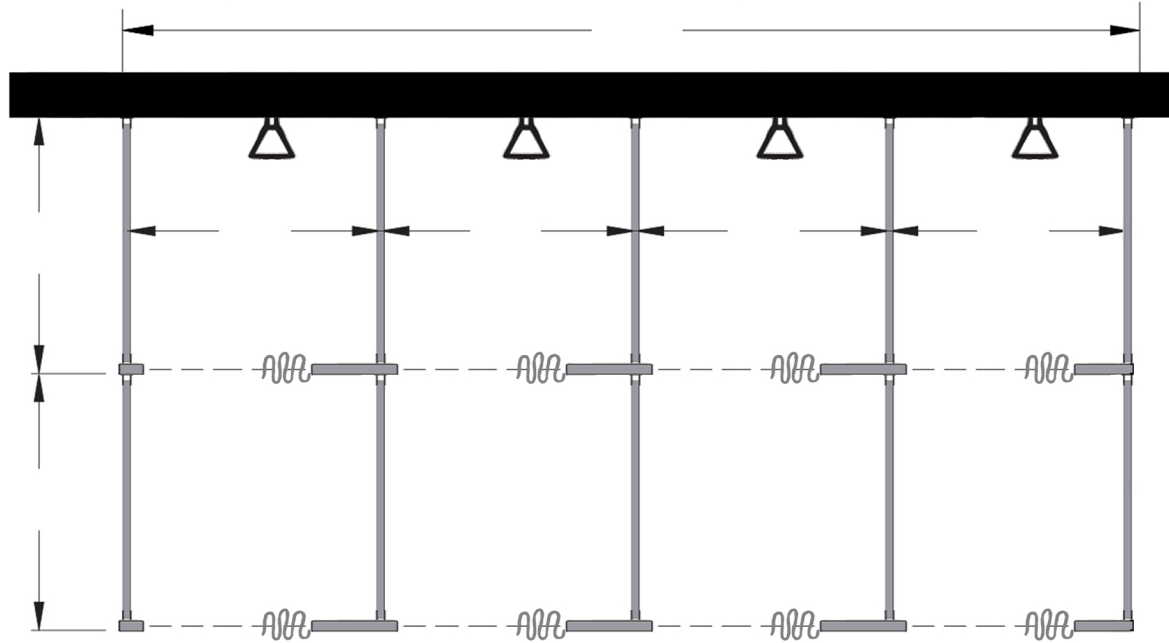

Style:
 Overhead Braced
 Floor Mount
 Ceiling Mount
 Floor/Ceiling Mount

Material:
 Baked Enamel
 Solid Phenolic
 Solid Plastic
 Stainless Steel

Color: _____

Ship To: _____

City: _____

State: _____ Zip: _____