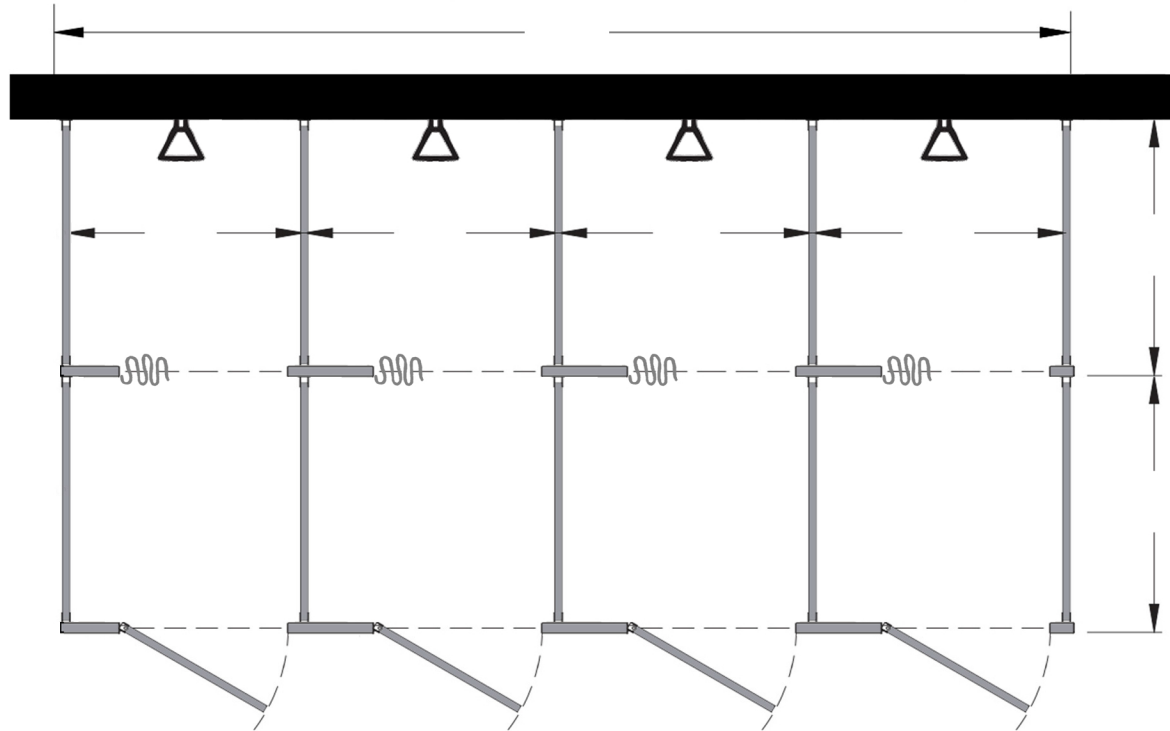

Style:
 Overhead Braced
 Floor Mount
 Ceiling Mount
 Floor/Ceiling Mount

Material:
 Baked Enamel
 Solid Phenolic
 Solid Plastic
 Stainless Steel

Color: _____

Ship To: _____

City: _____

State: _____ Zip: _____