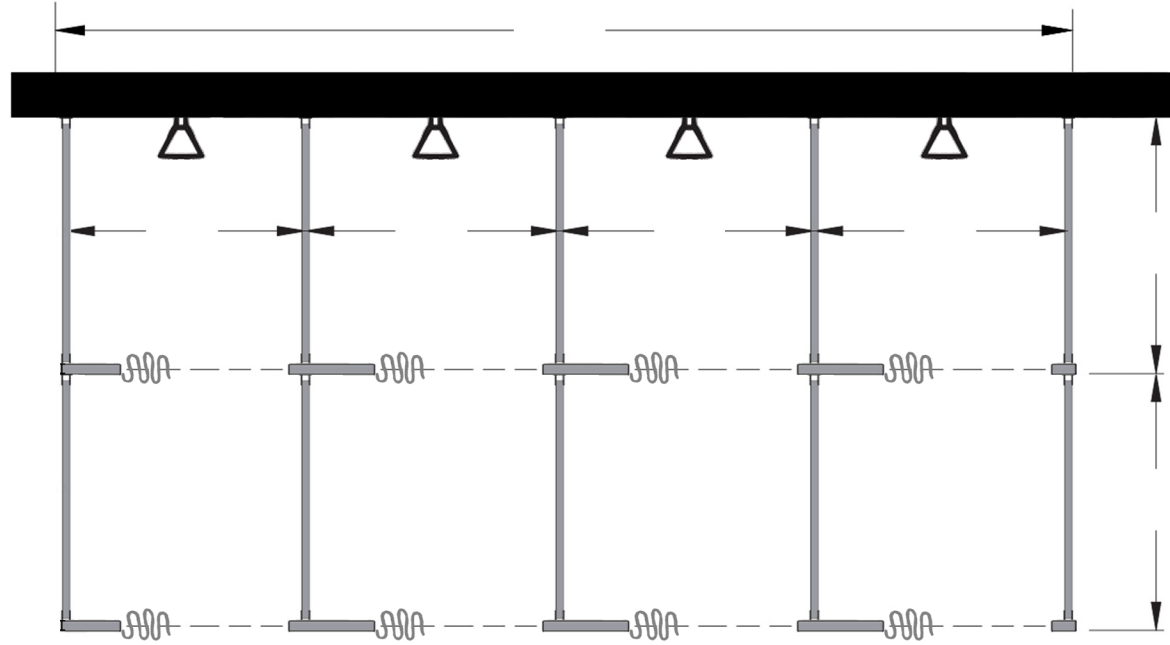

Style:
 Overhead Braced
 Floor Mount
 Ceiling Mount
 Floor/Ceiling Mount

Material:
 Baked Enamel
 Solid Phenolic
 Solid Plastic
 Stainless Steel

Color: _____

Ship To: _____

City: _____

State: _____ Zip: _____