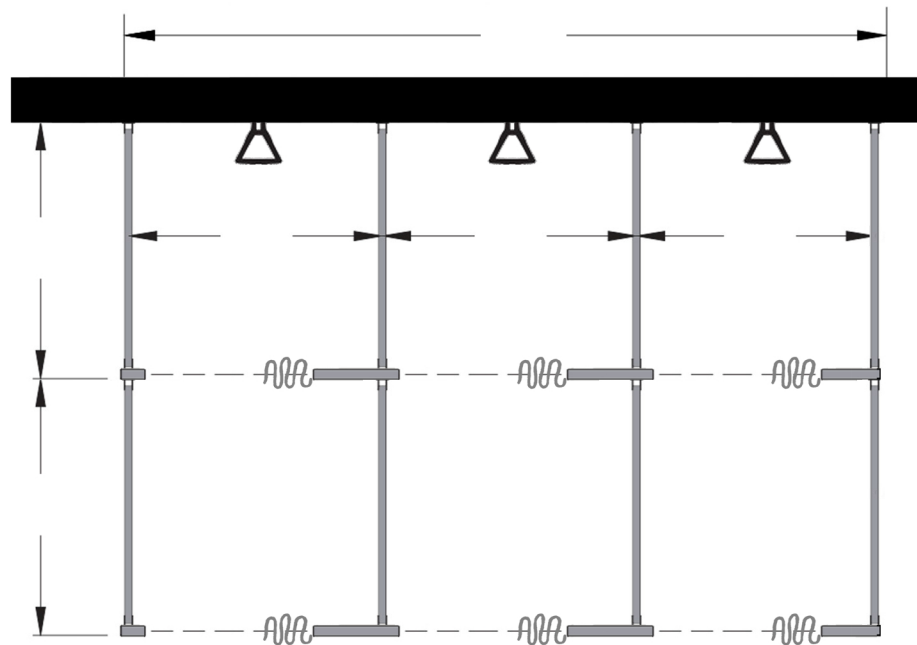

Style:
 Overhead Braced
 Floor Mount
 Ceiling Mount
 Floor/Ceiling Mount

Material:
 Baked Enamel
 Solid Phenolic
 Solid Plastic
 Stainless Steel

Color: _____

Ship To: _____

City: _____

State: _____ Zip: _____