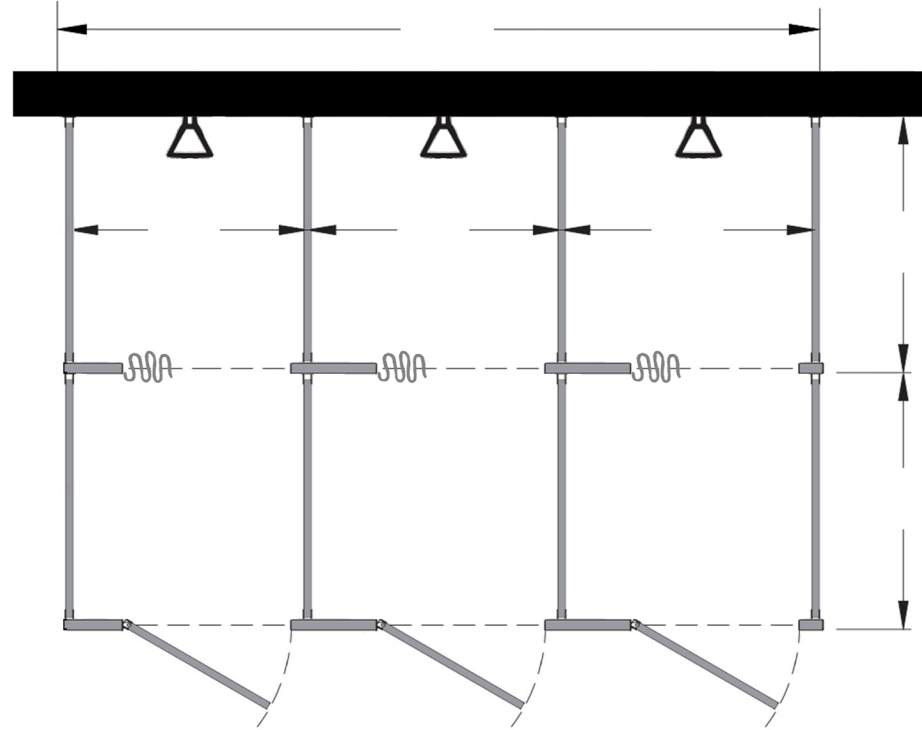

Style:
 Overhead Braced
 Floor Mount
 Ceiling Mount
 Floor/Ceiling Mount

Material:
 Baked Enamel
 Solid Phenolic
 Solid Plastic
 Stainless Steel

Color: _____

Ship To: _____

City: _____

State: _____ Zip: _____