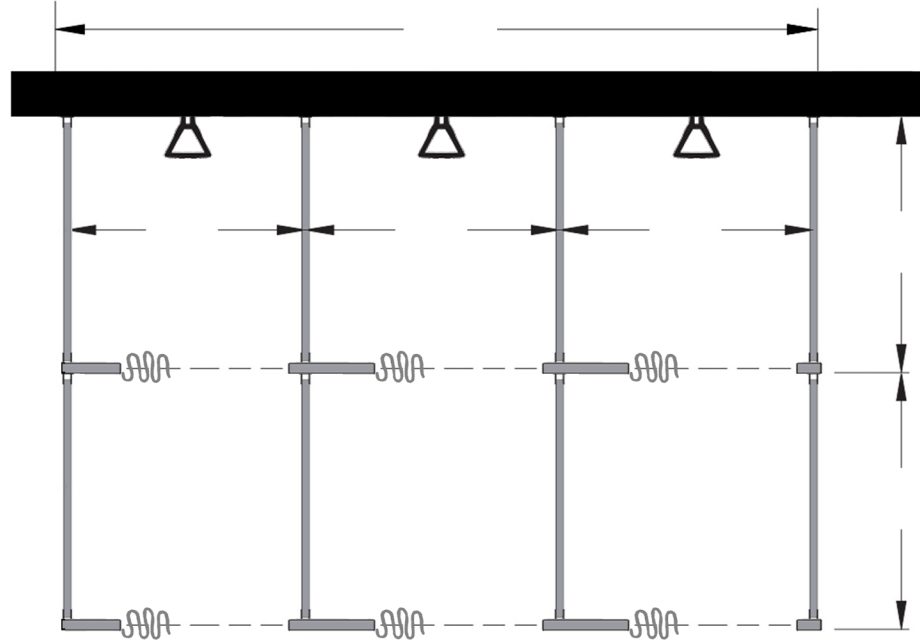

Style:
 Overhead Braced
 Floor Mount
 Ceiling Mount
 Floor/Ceiling Mount

Material:
 Baked Enamel
 Solid Phenolic
 Solid Plastic
 Stainless Steel

Color: _____

Ship To: _____

City: _____

State: _____ Zip: _____