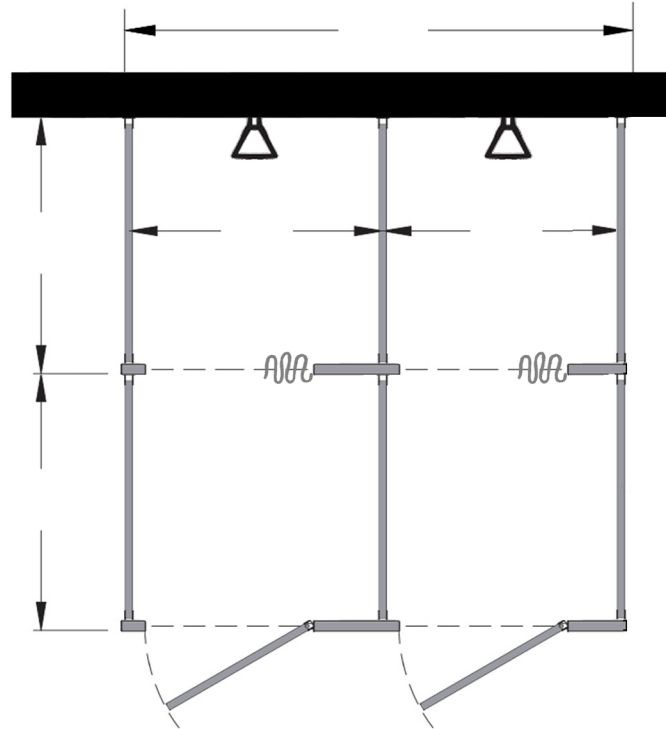

Style:
☐ Overhead Braced
☐ Floor Mount
☐ Ceiling Mount
☐ Floor/Ceiling Mount

Material:
☐ Baked Enamel
☐ Solid Phenolic
☐ Solid Plastic
☐ Stainless Steel

Color:
_____

Ship To: _____

City: _____

State: _____ Zip: _____

Harbor City Supply

Phone 443-279-0632 or 1-800-260-0907

1966 Greenspring Drive Suite 506, Timonium, Md. 21093

Fax 443-279-0015 sales@harborcitysupply.com