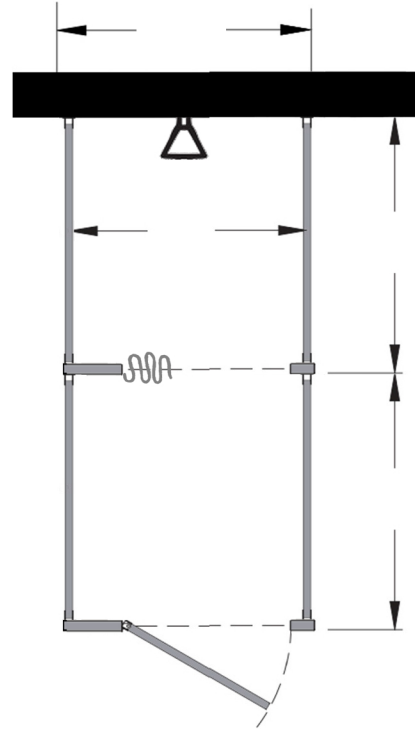

Style:
☐ Overhead Braced
☐ Floor Mount
☐ Ceiling Mount
☐ Floor/Ceiling Mount

Material:
☐ Baked Enamel
☐ Solid Phenolic
☐ Solid Plastic
☐ Stainless Steel

Color:
_____

Ship To: _____

City: _____

State: _____ Zip: _____

Harbor City Supply

Phone 443-279-0632 or 1-800-260-0907

1966 Greenspring Drive Suite 506, Timonium, Md. 21093

Fax 443-279-0015   sales@harborcitysupply.com