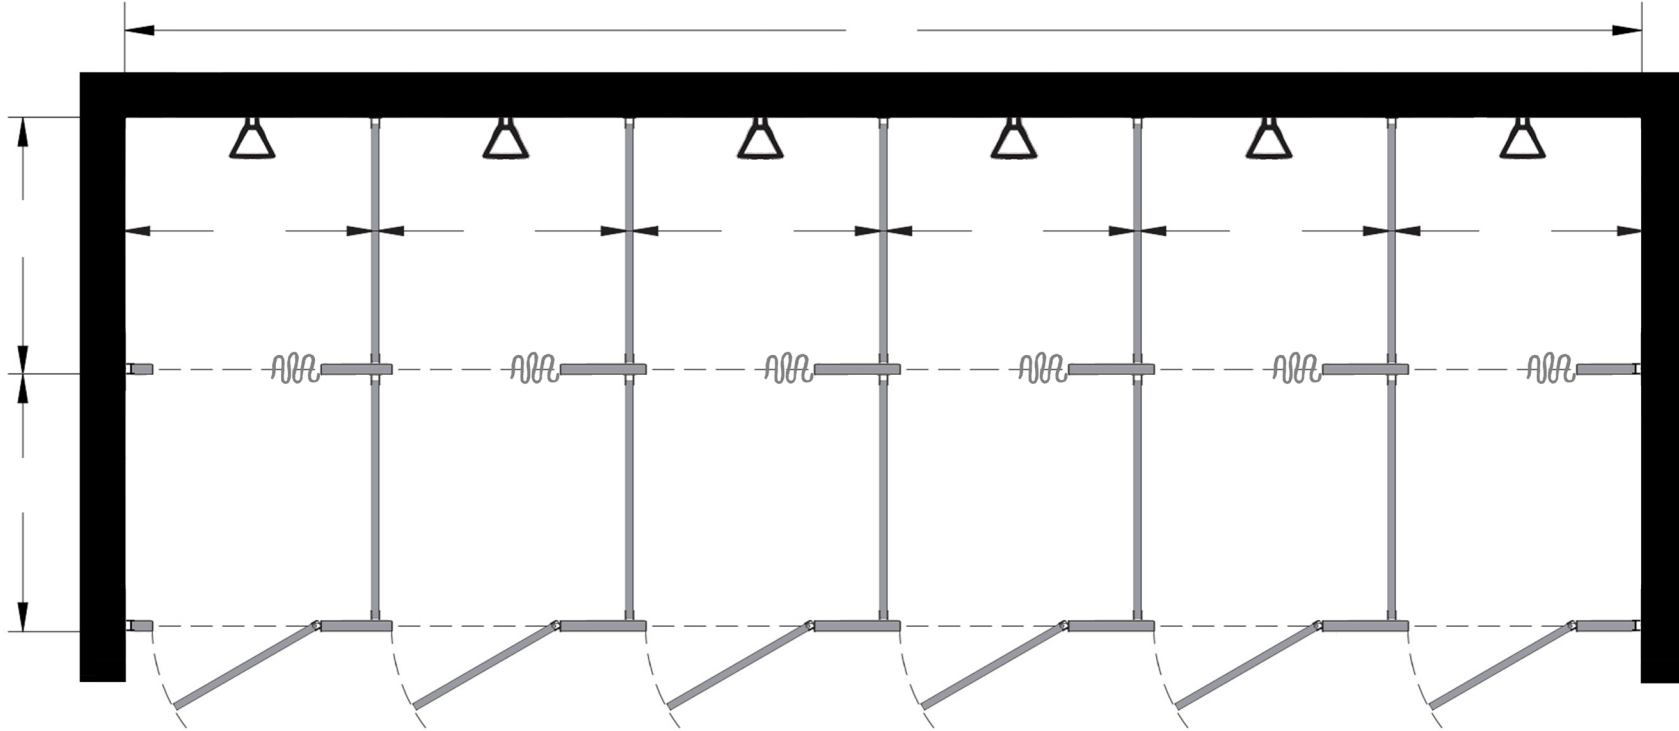

Style:
☐ Overhead Braced
☐ Floor Mount
☐ Ceiling Mount
☐ Floor/Ceiling Mount

Material:
☐ Baked Enamel
☐ Solid Phenolic
☐ Solid Plastic
☐ Stainless Steel

Color: _____

Ship To: _____

City: _____

State: _____ Zip: _____

Harbor City Supply

Phone 443-279-0632 or 1-800-260-0907

1966 Greenspring Drive Suite 506, Timonium, Md. 21093

Fax 443-279-0015 sales@harborcitysupply.com