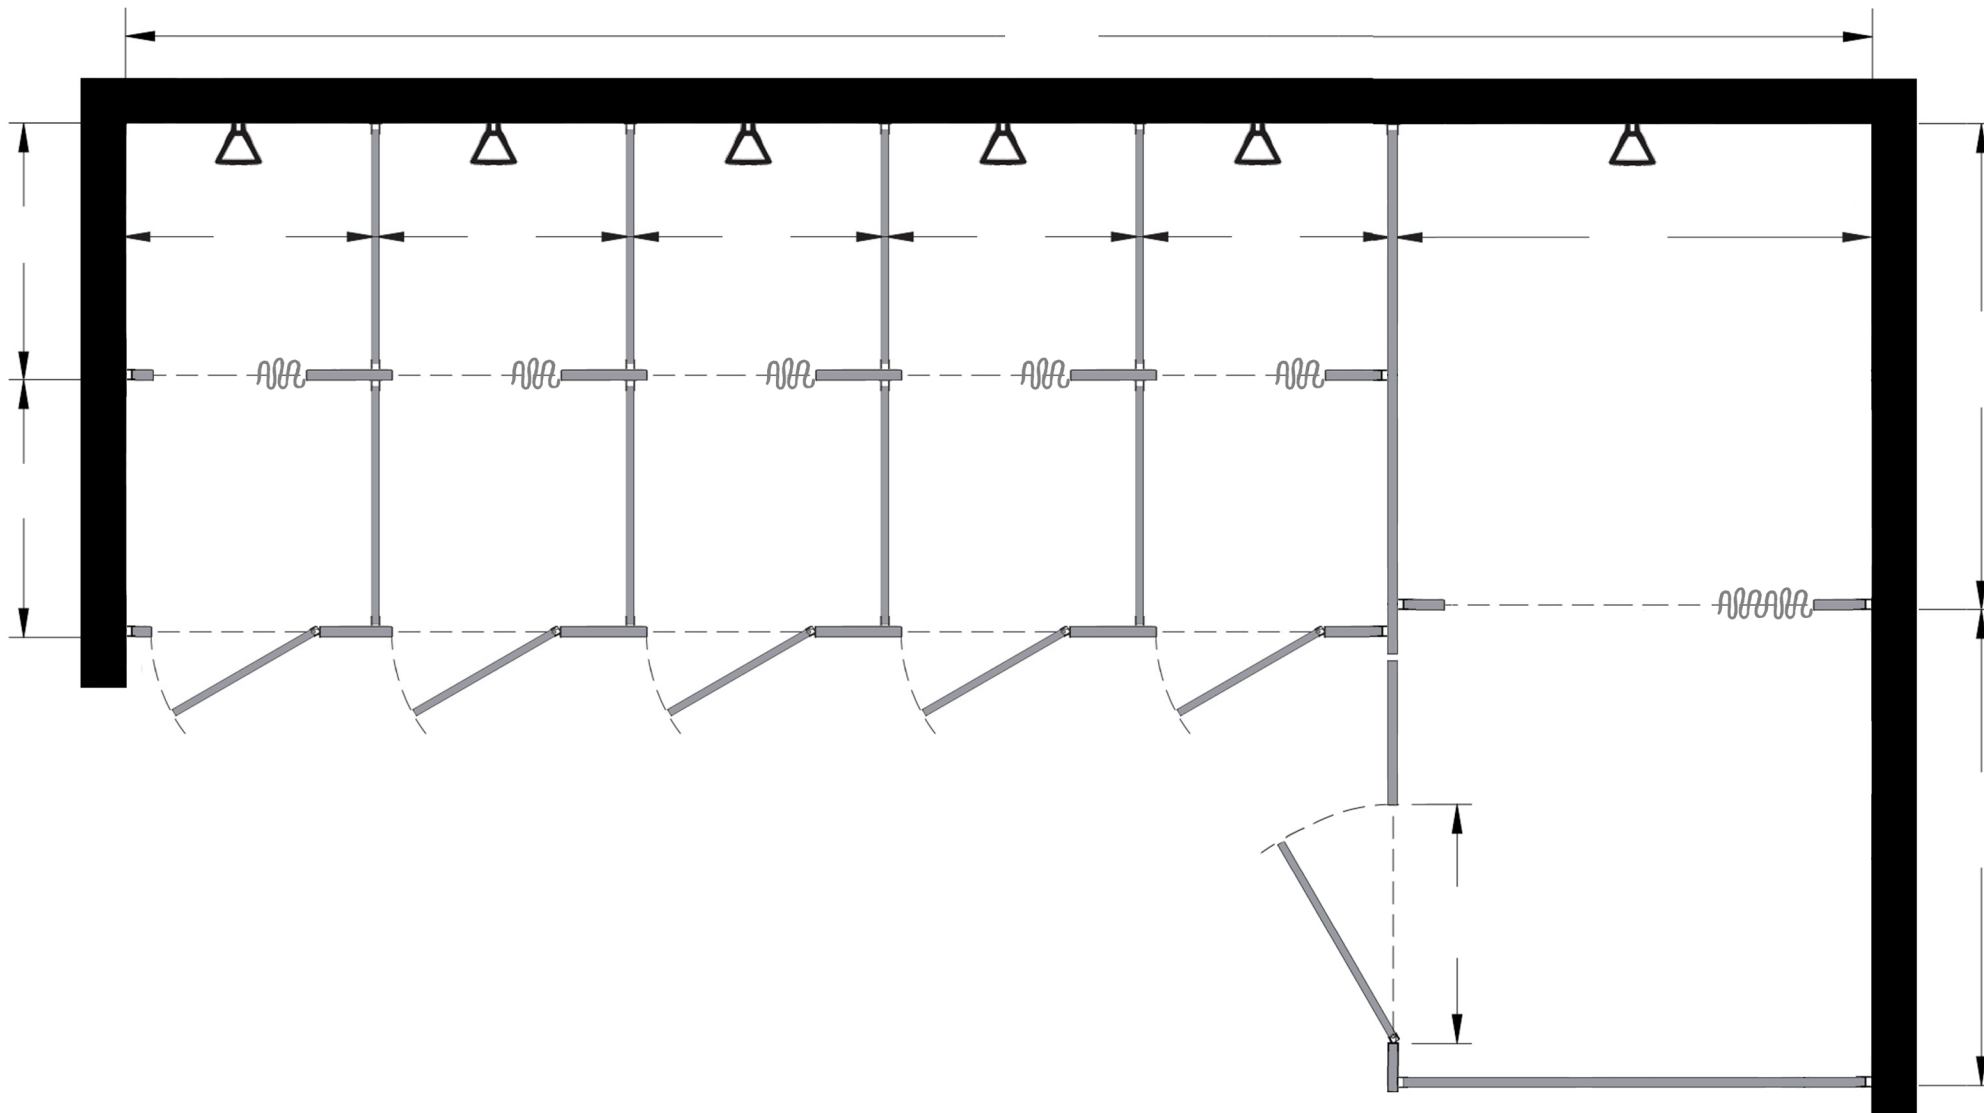

Style:
 Overhead Braced
 Floor Mount
 Ceiling Mount
 Floor/Ceiling Mount

Material:
 Baked Enamel
 Solid Phenolic
 Solid Plastic
 Stainless Steel

Color: _____

Ship To: _____

City: _____

State: _____ Zip: _____