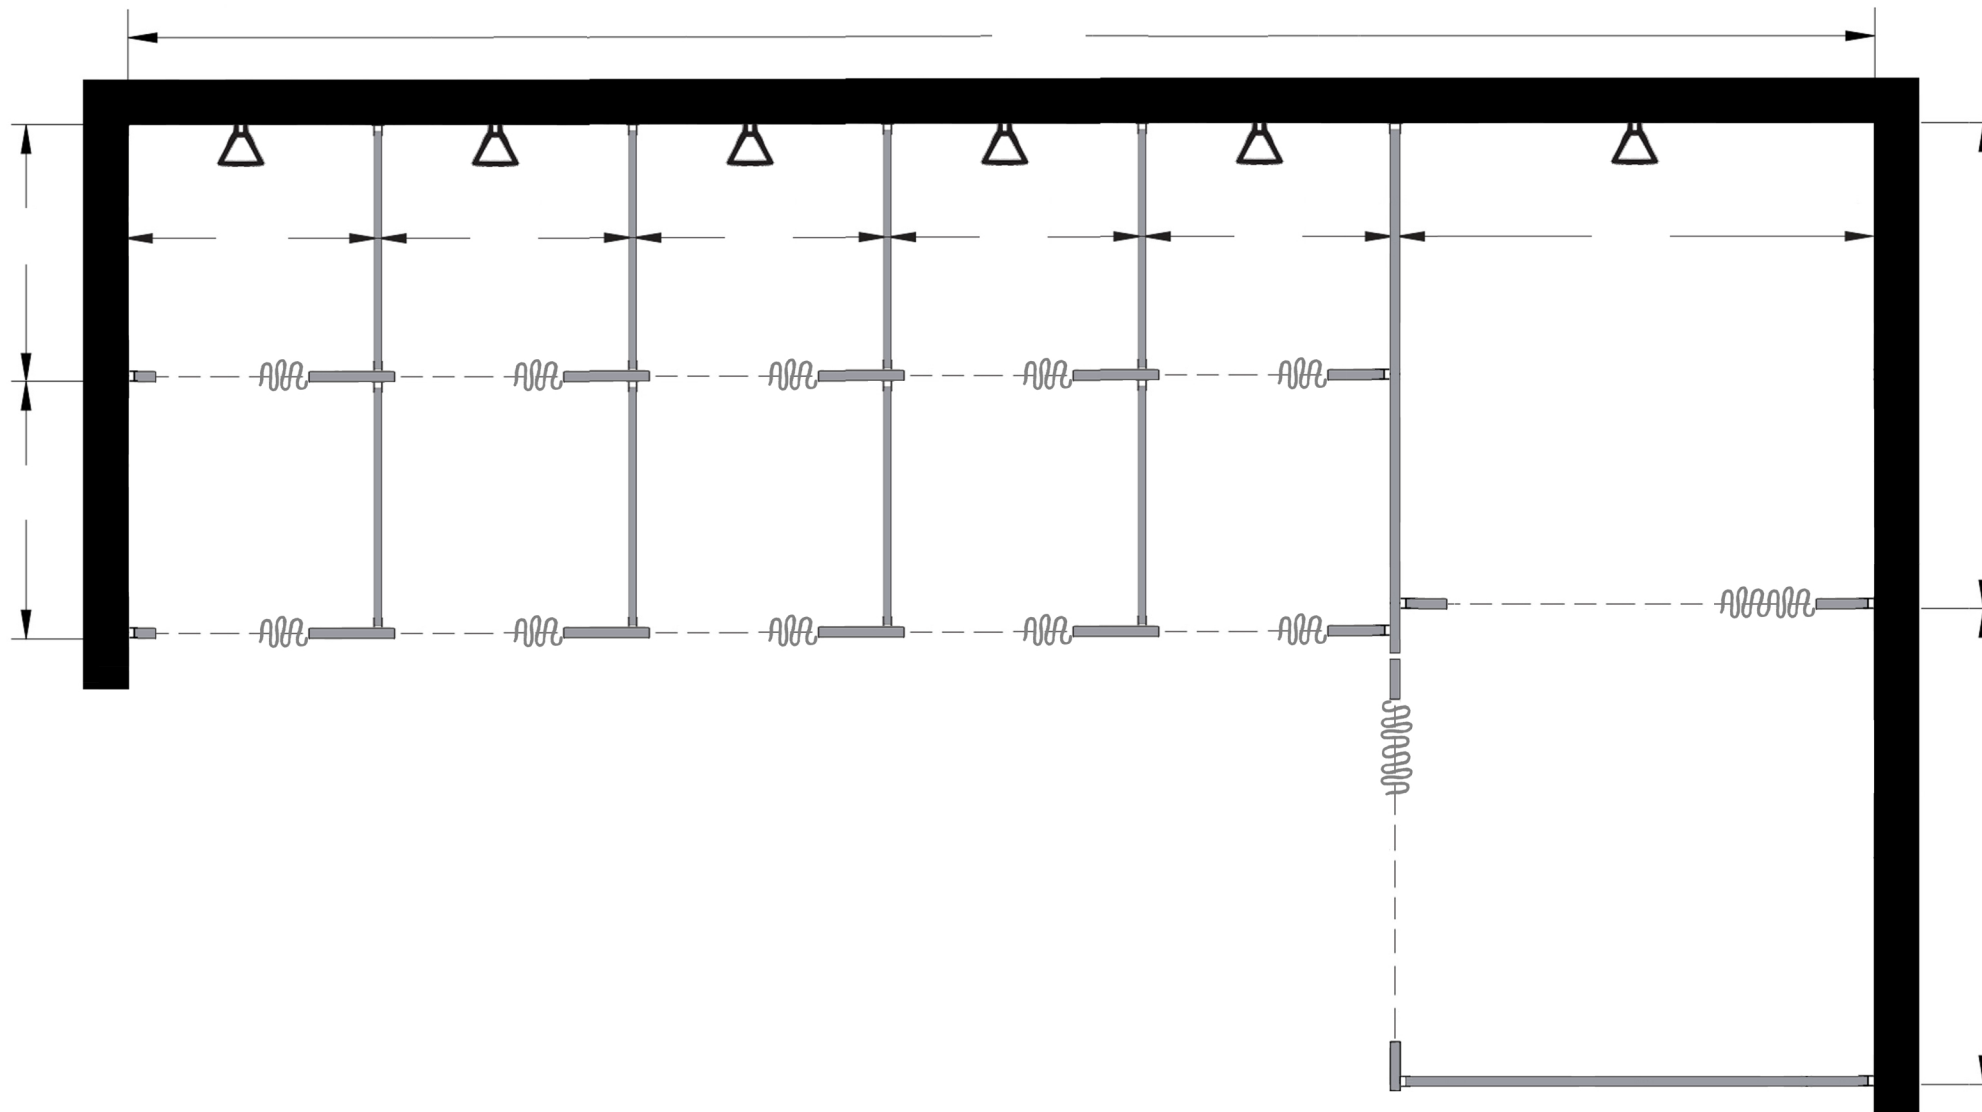

Style:
 Overhead Braced
 Floor Mount
 Ceiling Mount
 Floor/Ceiling Mount

Material:
 Baked Enamel
 Solid Phenolic
 Solid Plastic
 Stainless Steel

Color: _____

Ship To: _____

City: _____

State: _____ Zip: _____