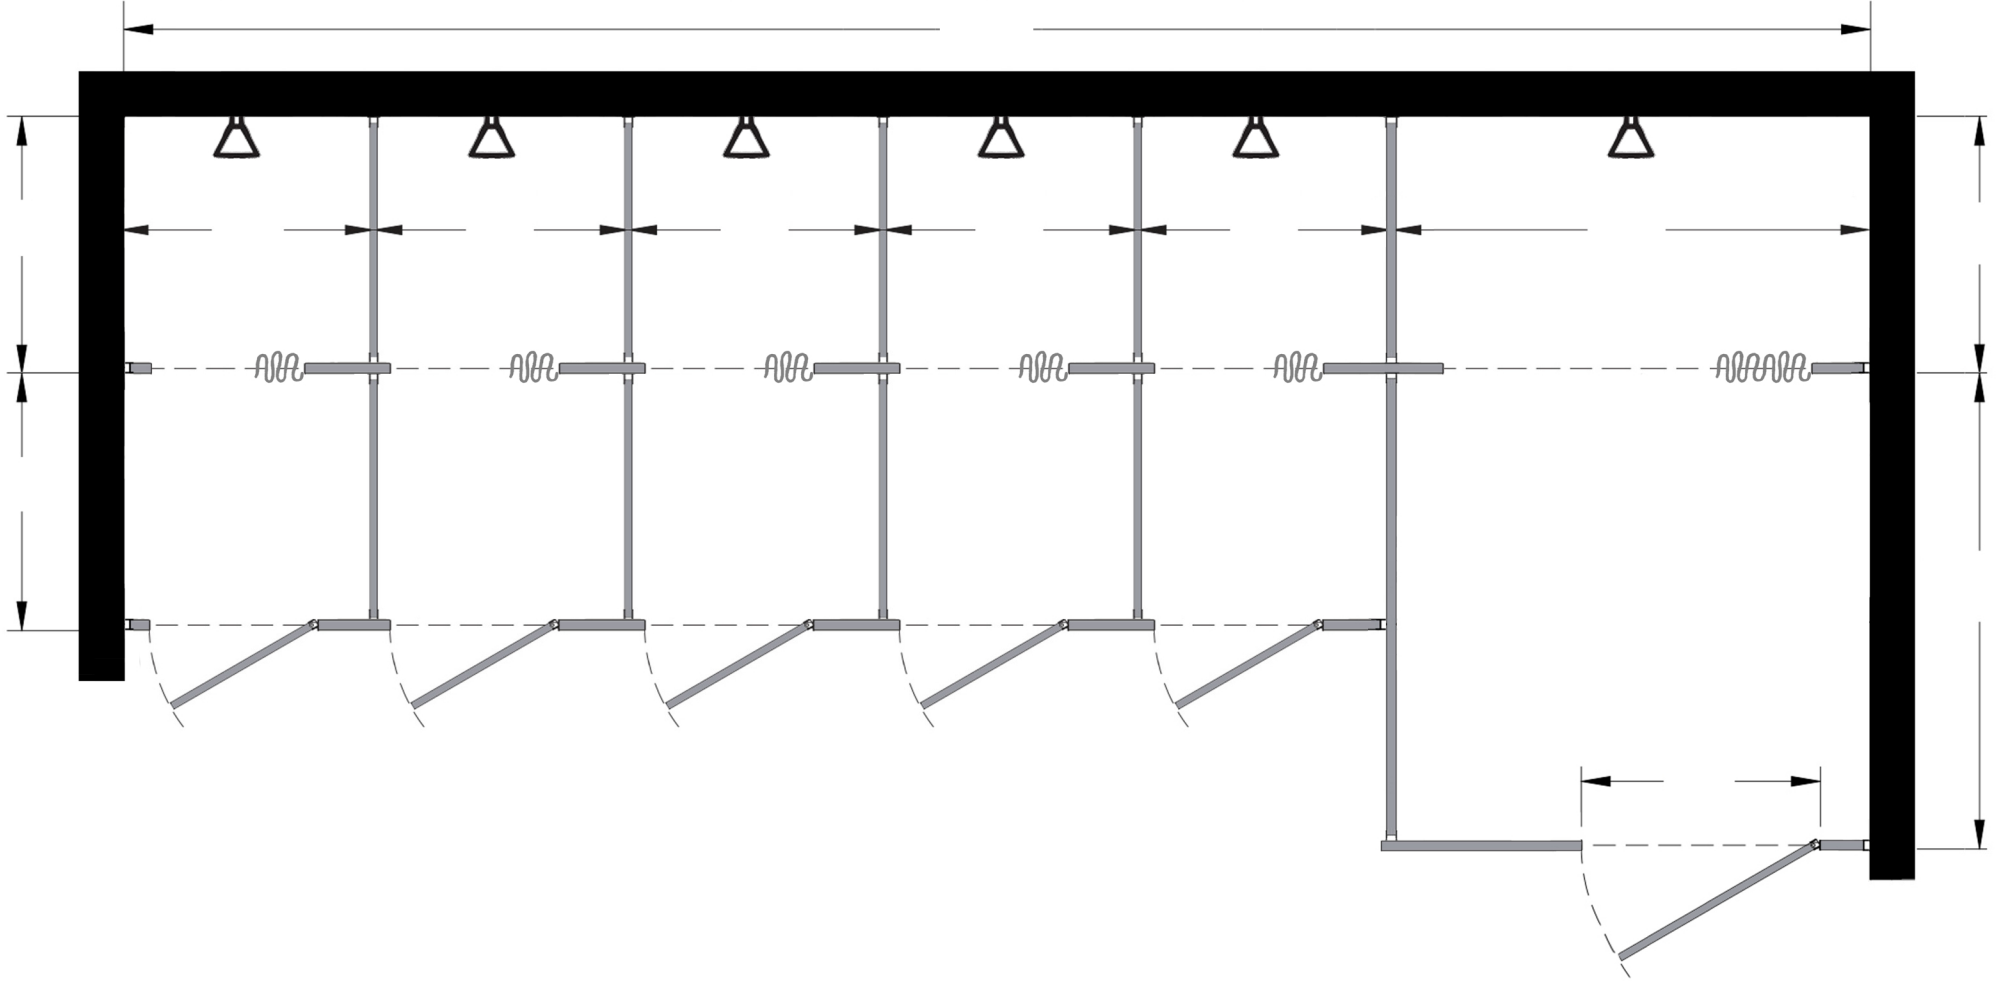

Style:
 Overhead Braced
 Floor Mount
 Ceiling Mount
 Floor/Ceiling Mount

Material:
 Baked Enamel
 Solid Phenolic
 Solid Plastic
 Stainless Steel

Color: _____

Ship To: _____

City: _____

State: _____ Zip: _____