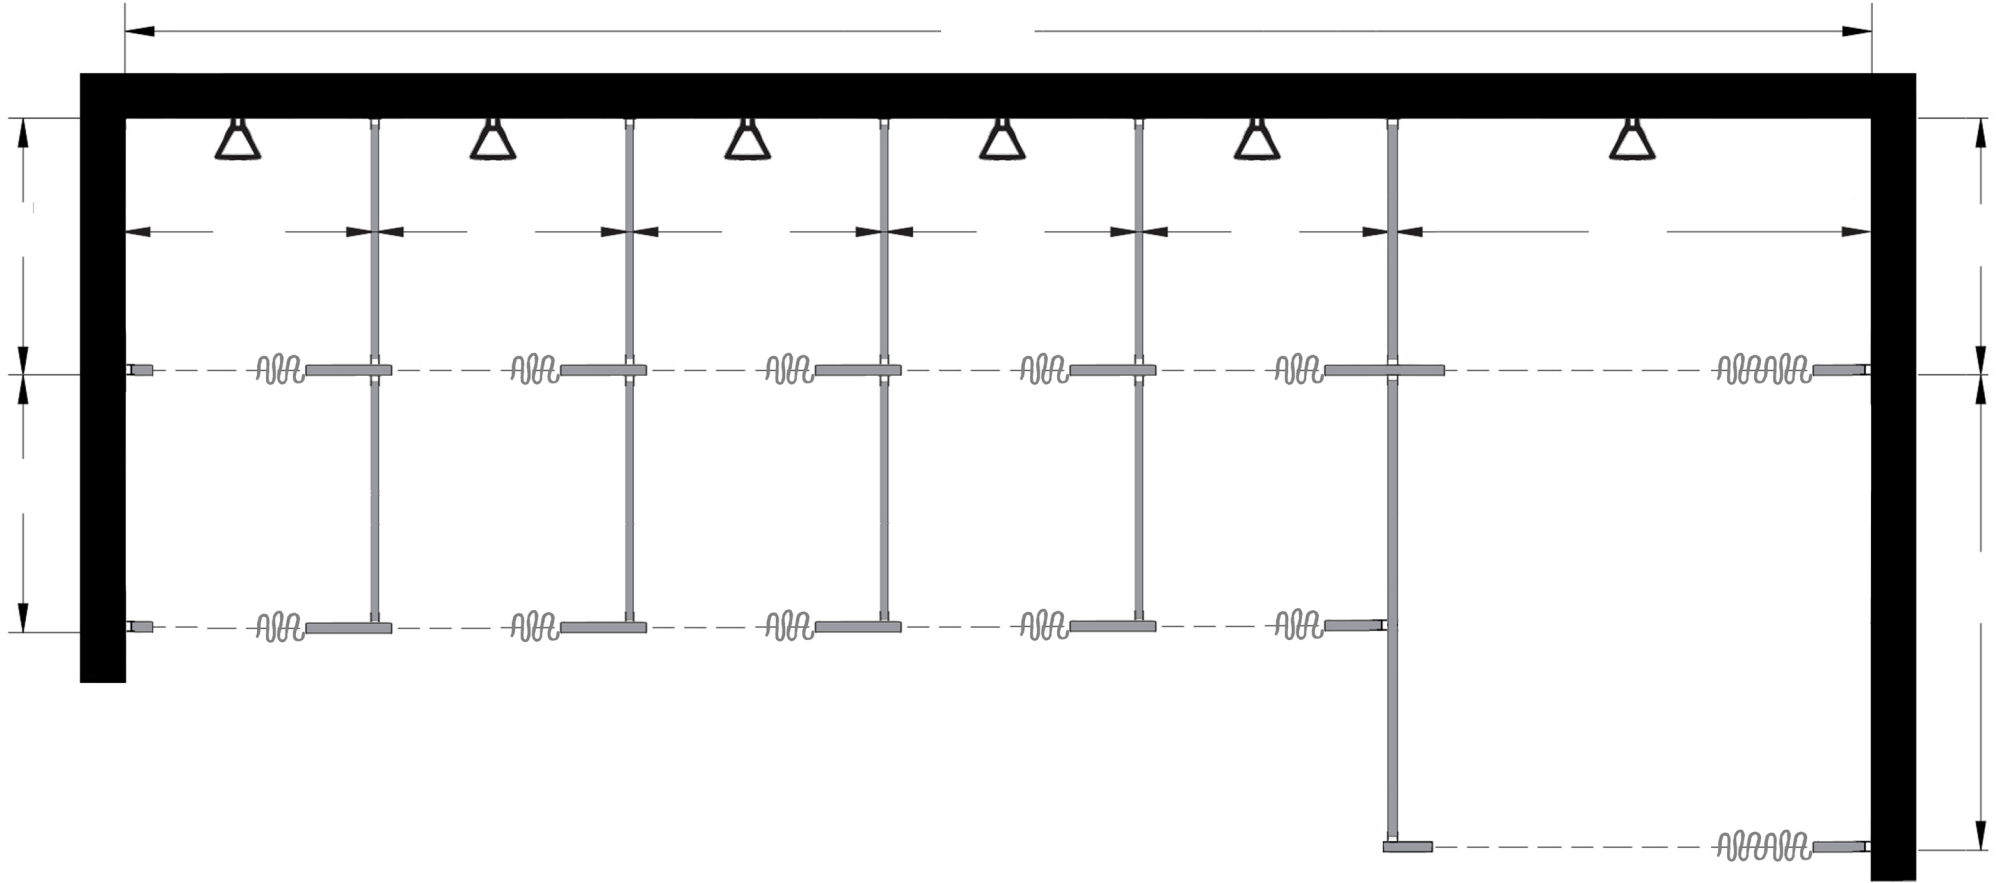

Style:
 Overhead Braced
 Floor Mount
 Ceiling Mount
 Floor/Ceiling Mount

Material:
 Baked Enamel
 Solid Phenolic
 Solid Plastic
 Stainless Steel

Color: _____

Ship To: _____

City: _____

State: _____ Zip: _____