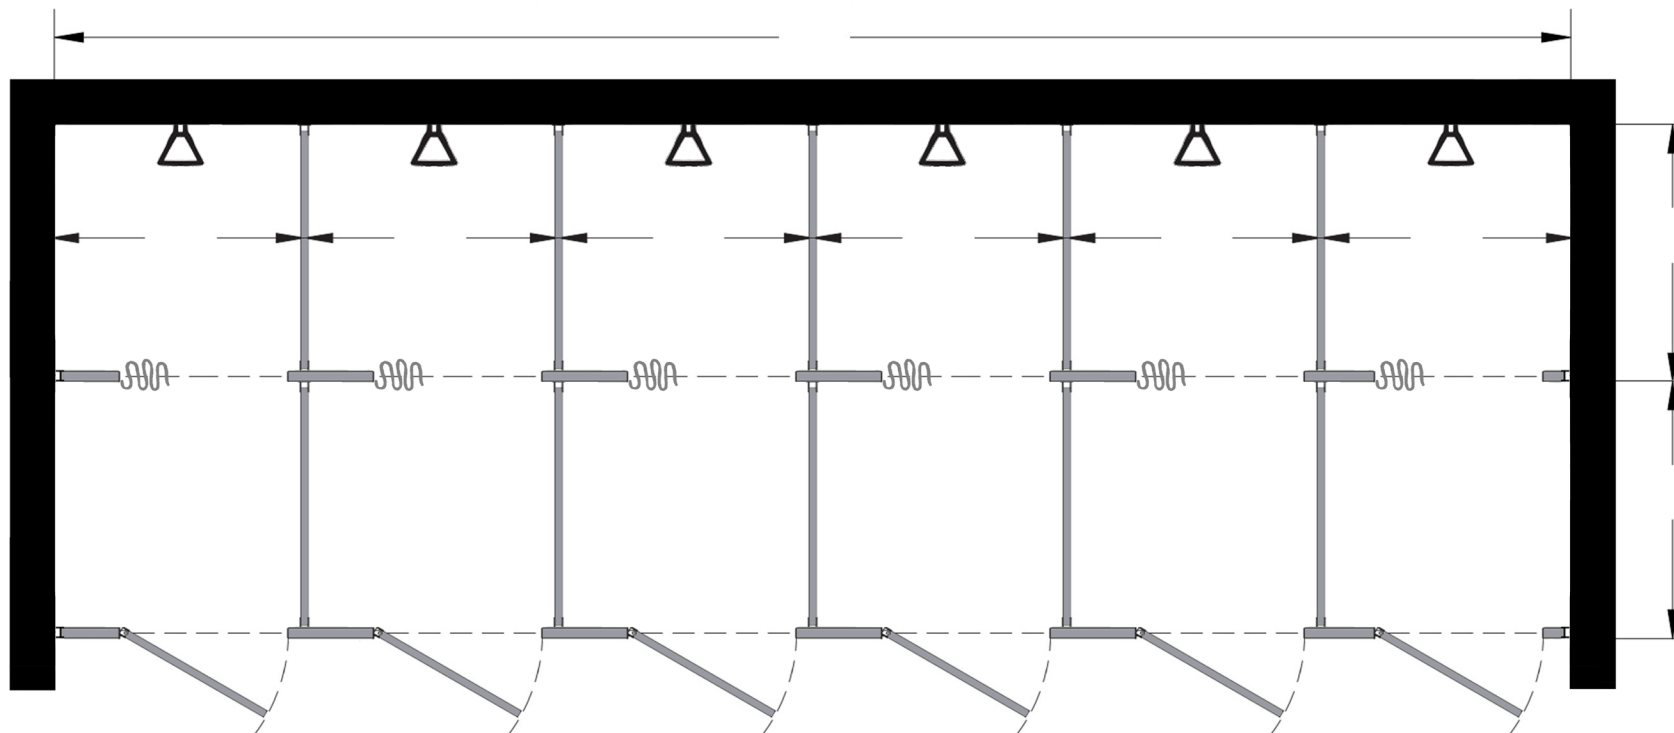

Style:
 Overhead Braced
 Floor Mount
 Ceiling Mount
 Floor/Ceiling Mount

Material:
 Baked Enamel
 Solid Phenolic
 Solid Plastic
 Stainless Steel

Color: _____

Ship To: _____

City: _____

State: _____ Zip: _____