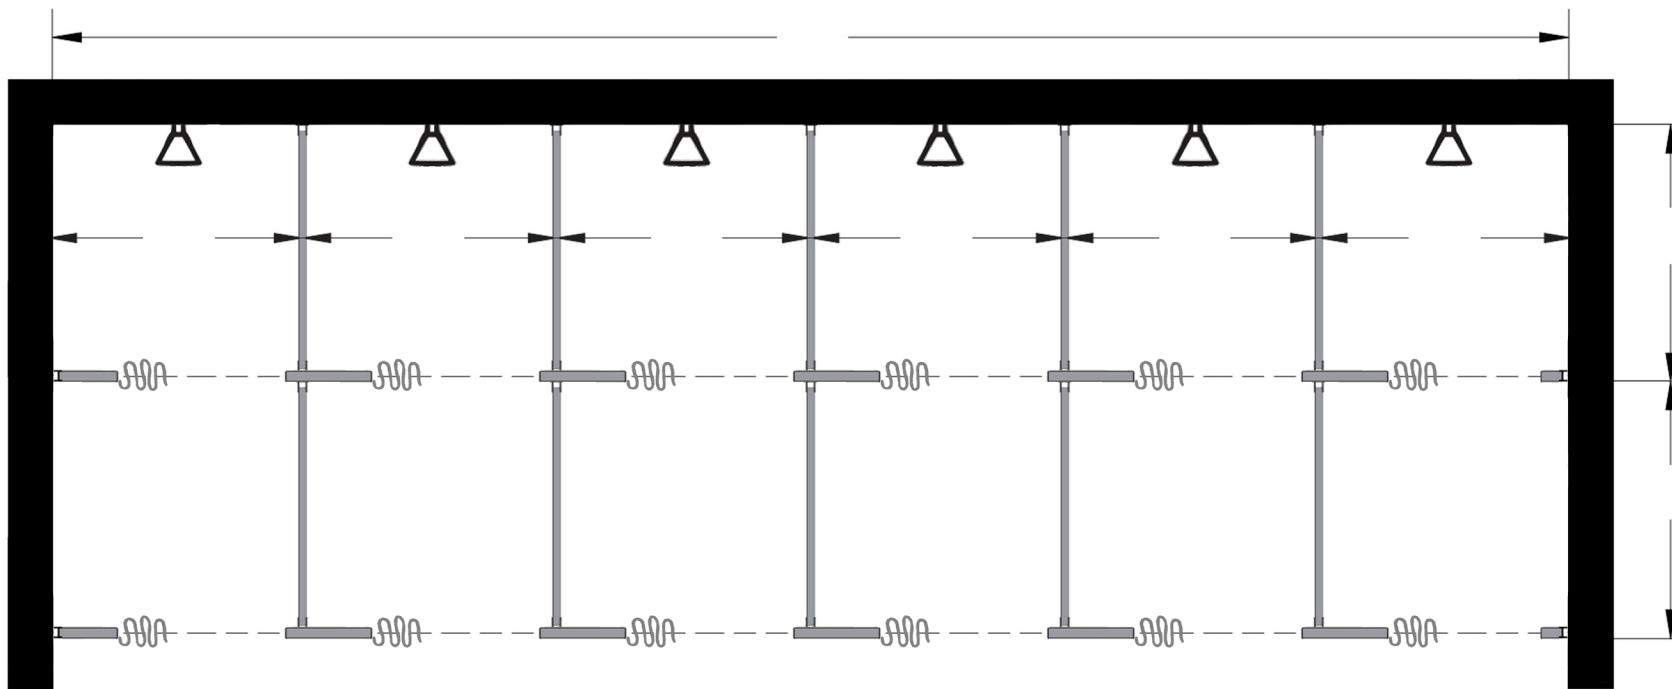

Style:
☐ Overhead Braced
☐ Floor Mount
☐ Ceiling Mount
☐ Floor/Ceiling Mount

Material:
☐ Baked Enamel
☐ Solid Phenolic
☐ Solid Plastic
☐ Stainless Steel

Color: _____

Ship To: _____

City: _____

State: _____ Zip: _____

Harbor City Supply

Phone 443-279-0632 or 1-800-260-0907

1966 Greenspring Drive Suite 506, Timonium, Md. 21093

Fax 443-279-0015 sales@harborcitysupply.com