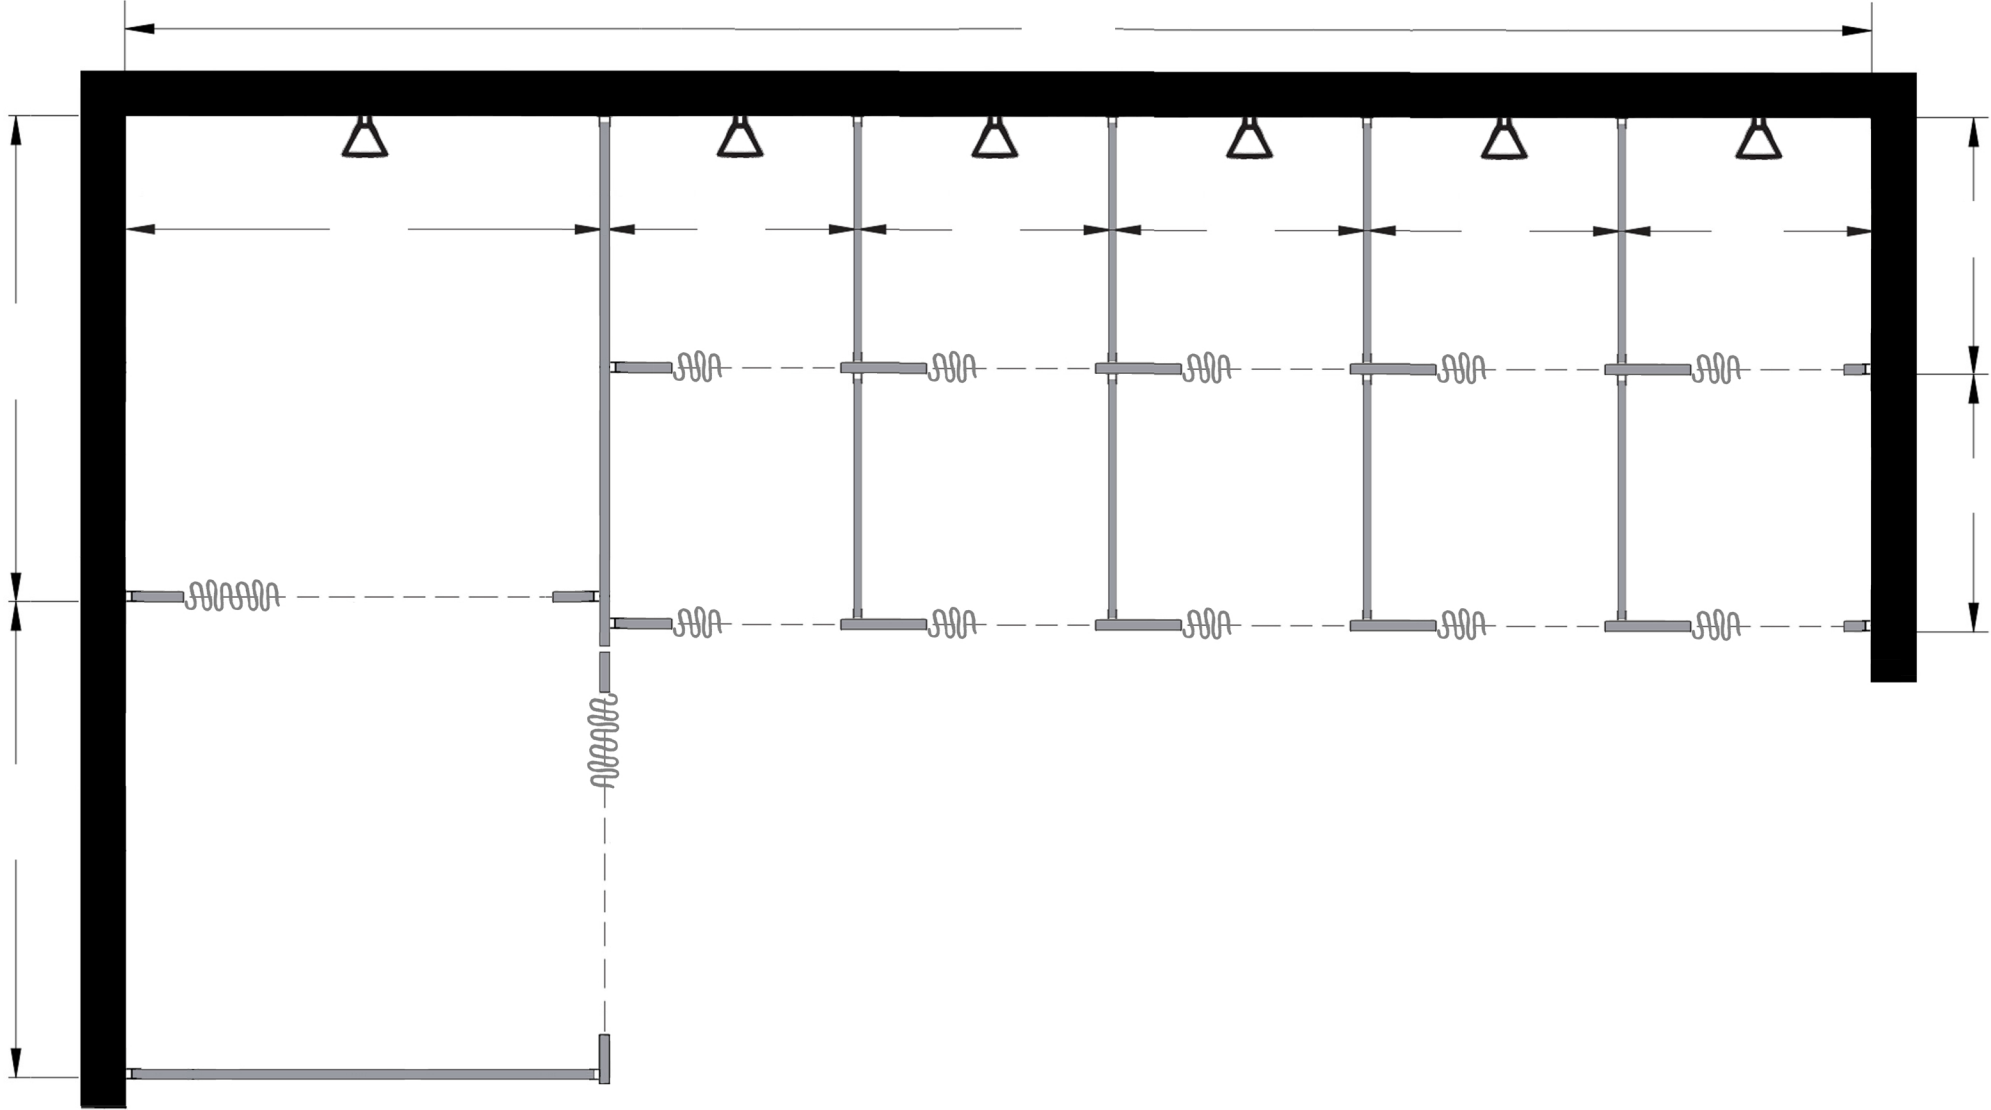

Style:
 Overhead Braced
 Floor Mount
 Ceiling Mount
 Floor/Ceiling Mount

Material:
 Baked Enamel
 Solid Phenolic
 Solid Plastic
 Stainless Steel

Color: _____

Ship To: _____

City: _____

State: _____ Zip: _____