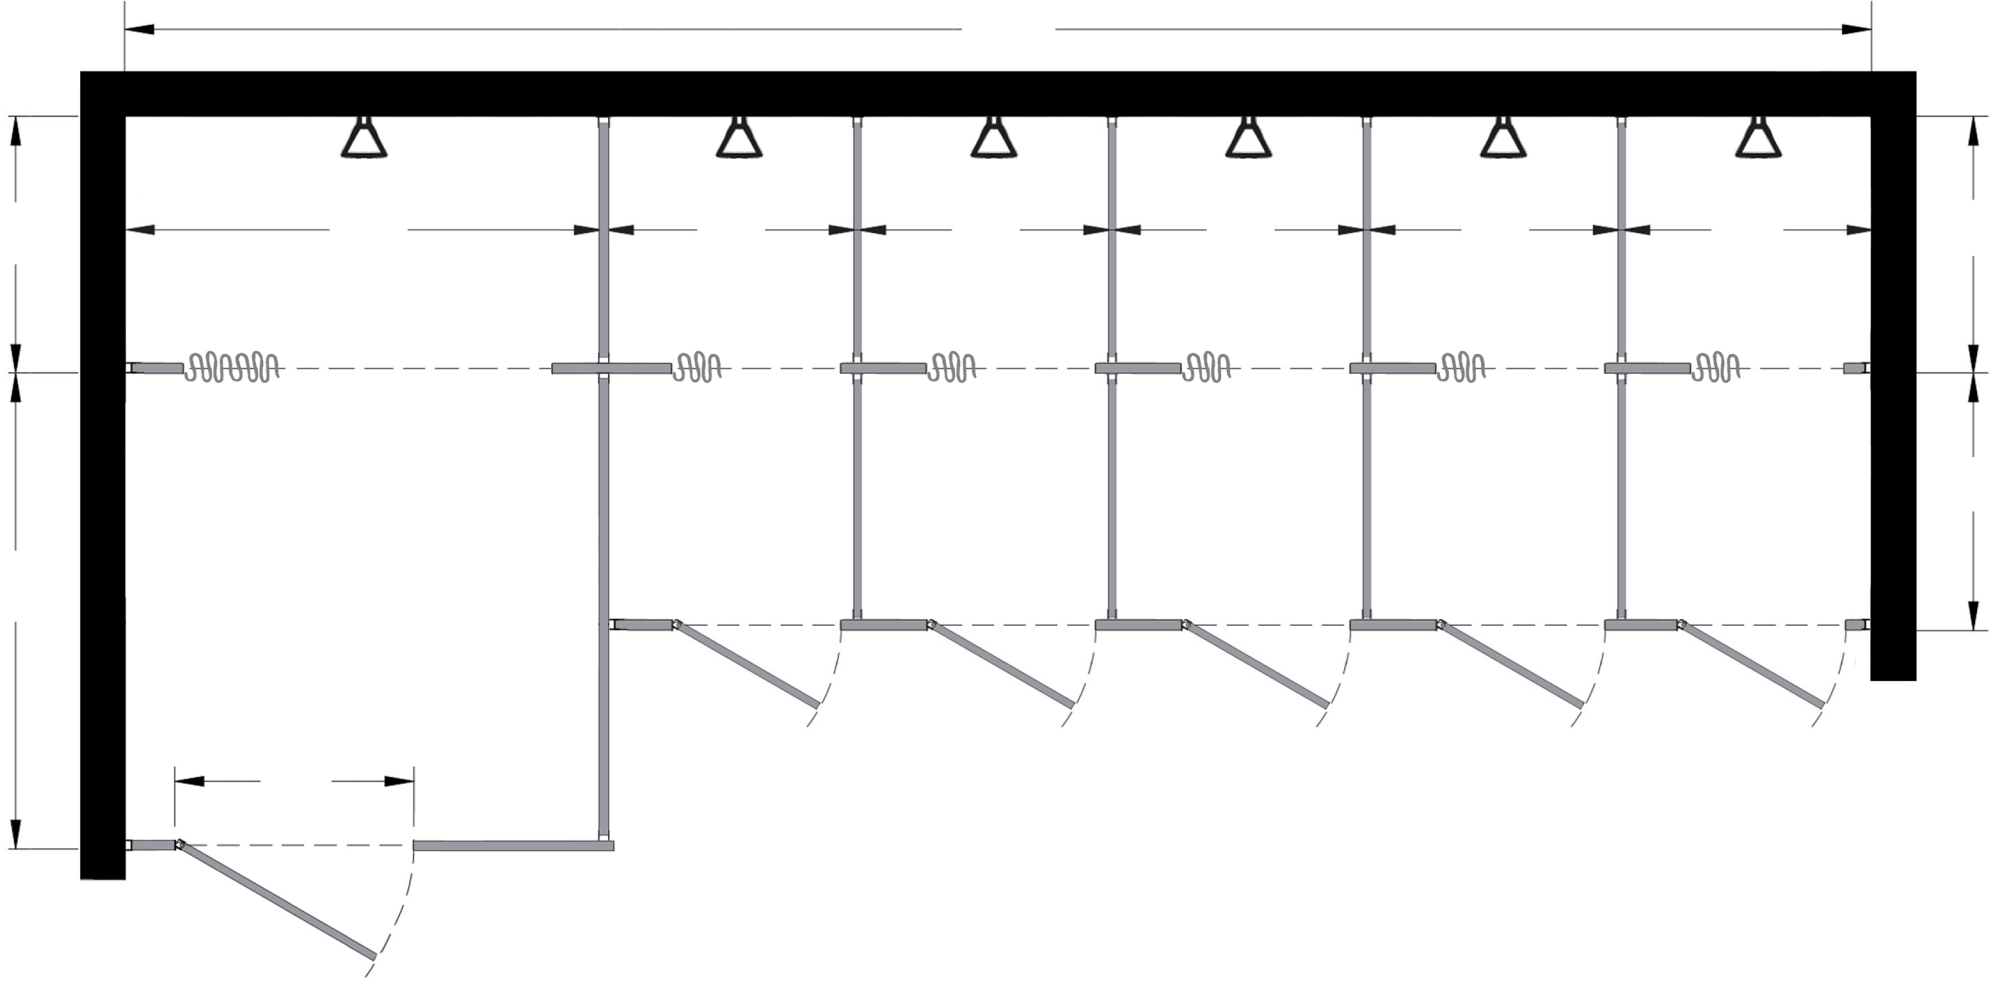

Style:
 Overhead Braced
 Floor Mount
 Ceiling Mount
 Floor/Ceiling Mount

Material:
 Baked Enamel
 Solid Phenolic
 Solid Plastic
 Stainless Steel

Color: _____

Ship To: _____

City: _____

State: _____ Zip: _____