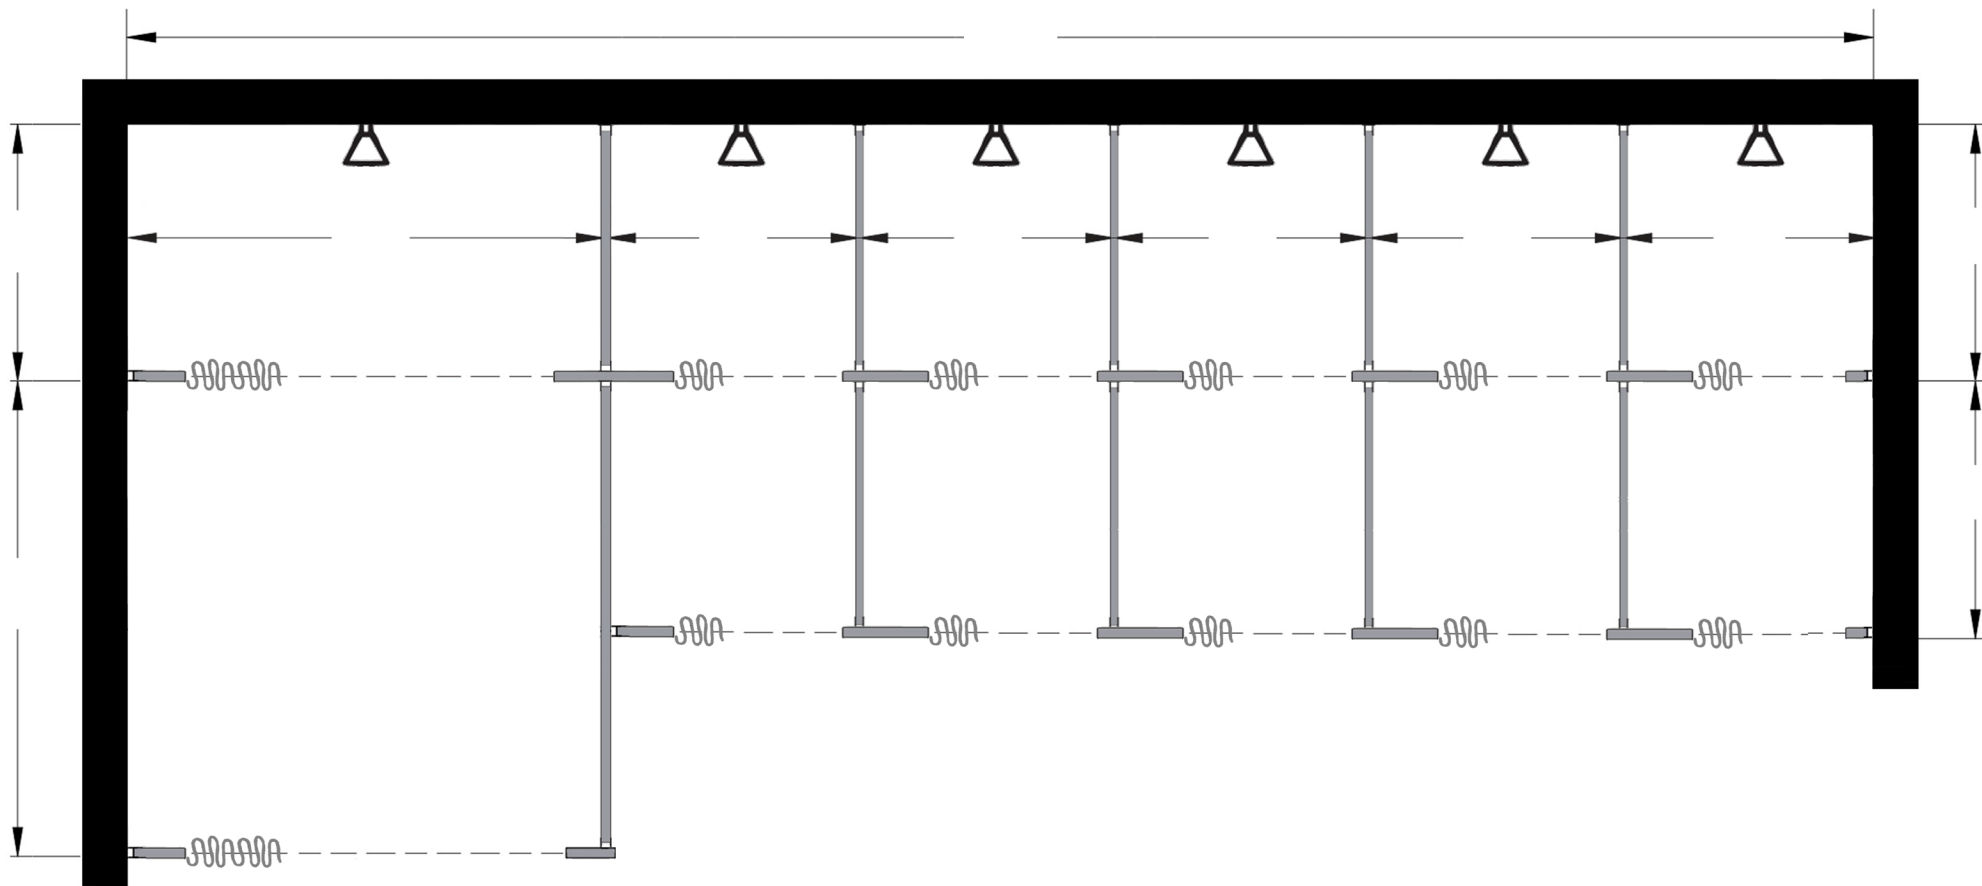

Style:
 Overhead Braced
 Floor Mount
 Ceiling Mount
 Floor/Ceiling Mount

Material:
 Baked Enamel
 Solid Phenolic
 Solid Plastic
 Stainless Steel

Color: _____

Ship To: _____

City: _____

State: _____ Zip: _____