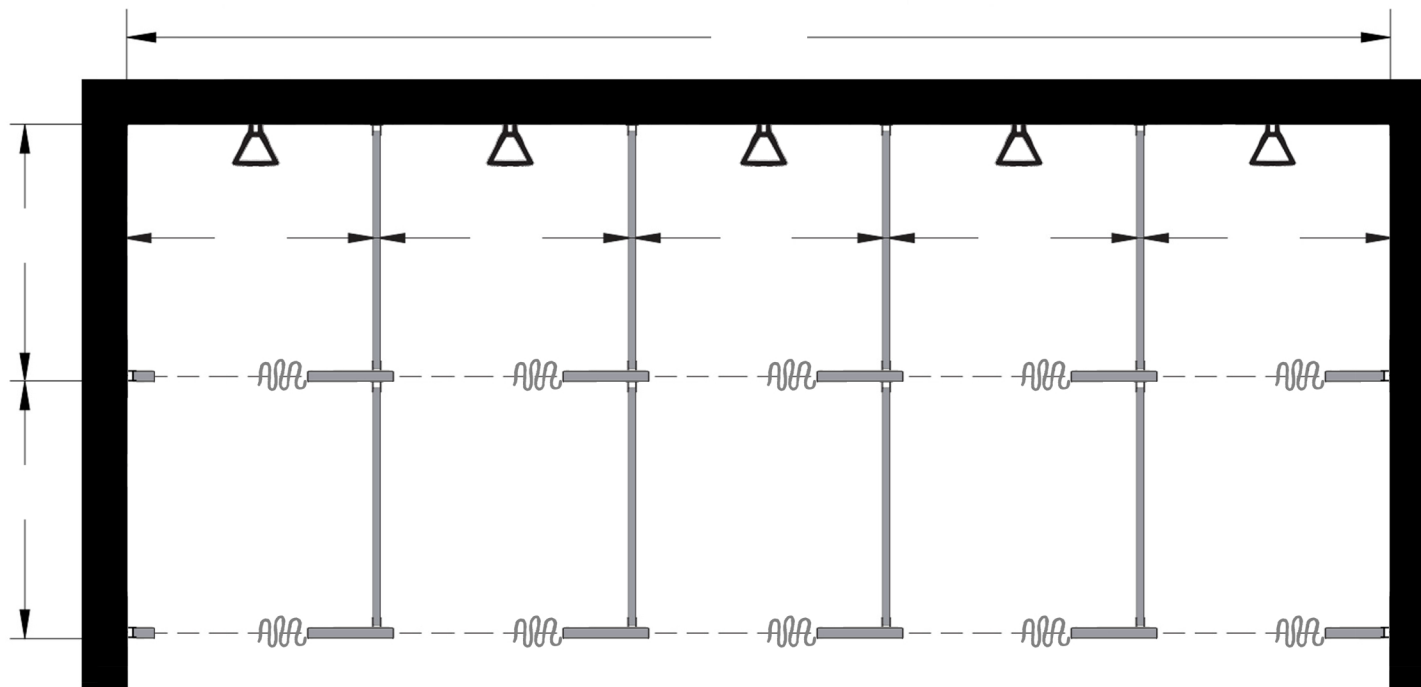

Style:
 Overhead Braced
 Floor Mount
 Ceiling Mount
 Floor/Ceiling Mount

Material:
 Baked Enamel
 Solid Phenolic
 Solid Plastic
 Stainless Steel

Color: _____

Ship To: _____

City: _____

State: _____ Zip: _____