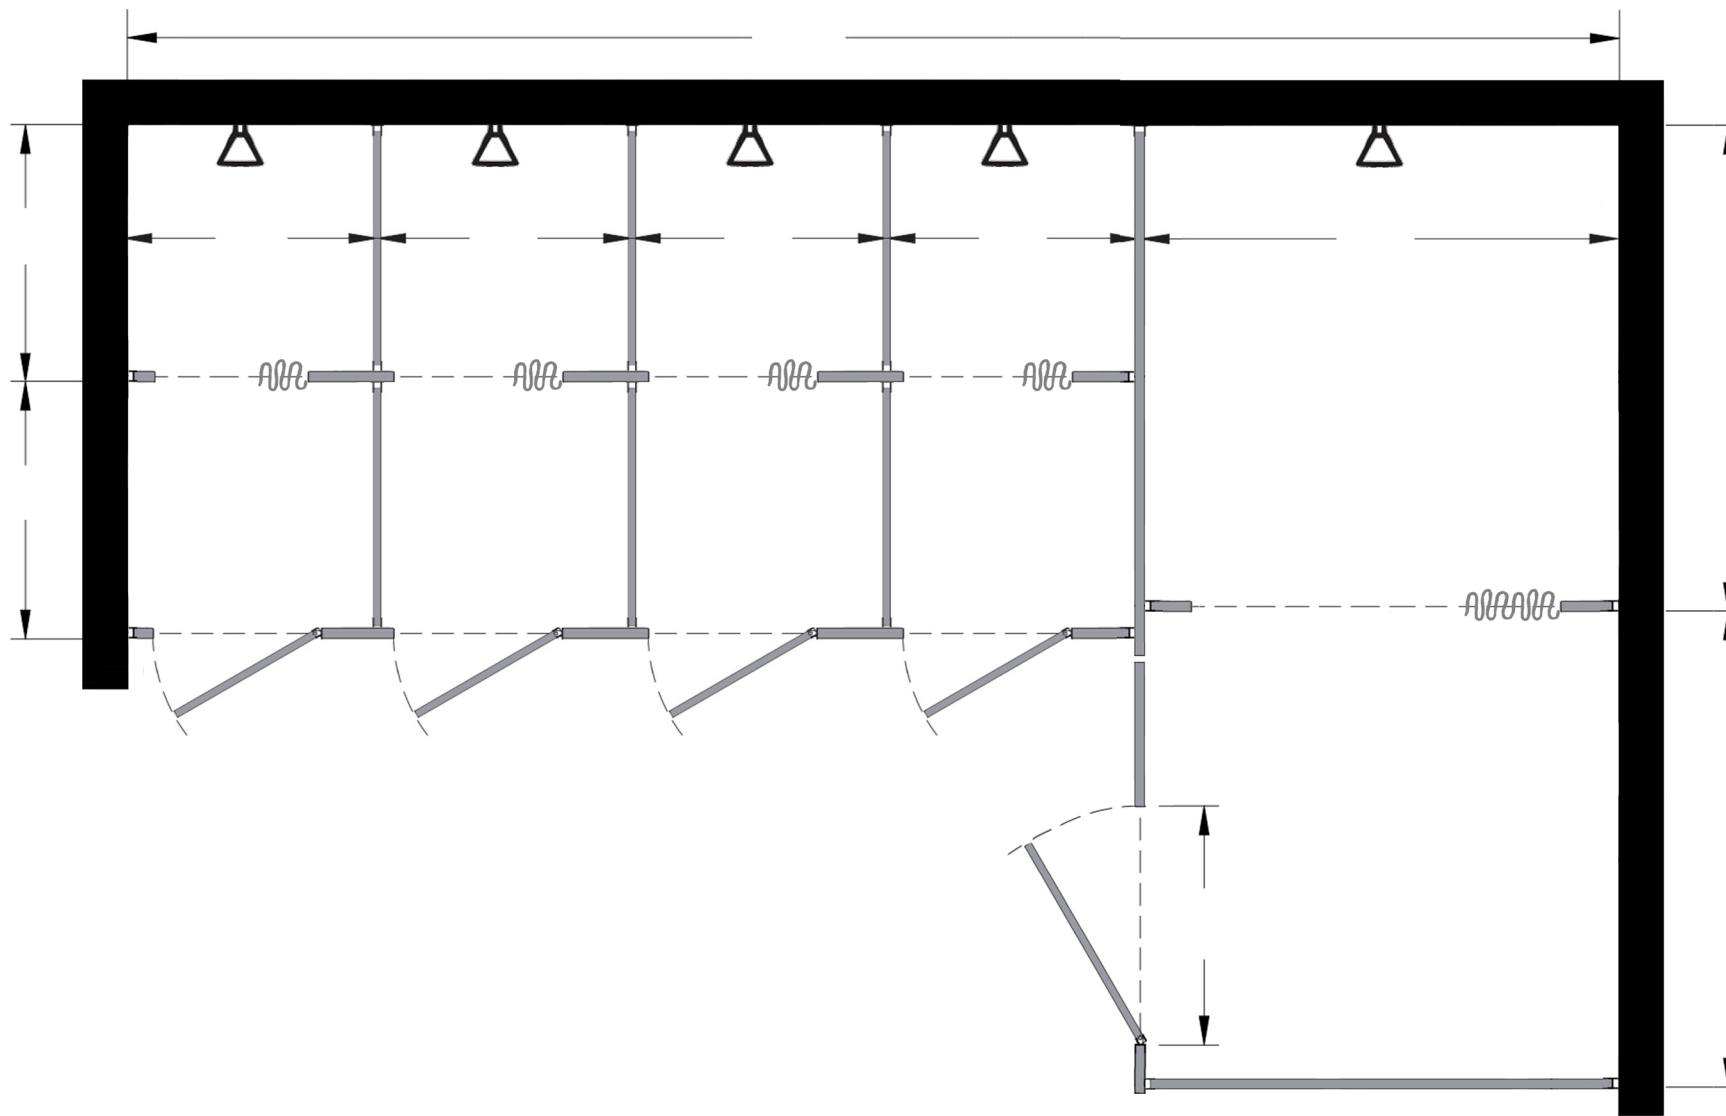

Style:
 Overhead Braced
 Floor Mount
 Ceiling Mount
 Floor/Ceiling Mount

Material:
 Baked Enamel
 Solid Phenolic
 Solid Plastic
 Stainless Steel

Color: _____

Ship To: _____

City: _____

State: _____ Zip: _____