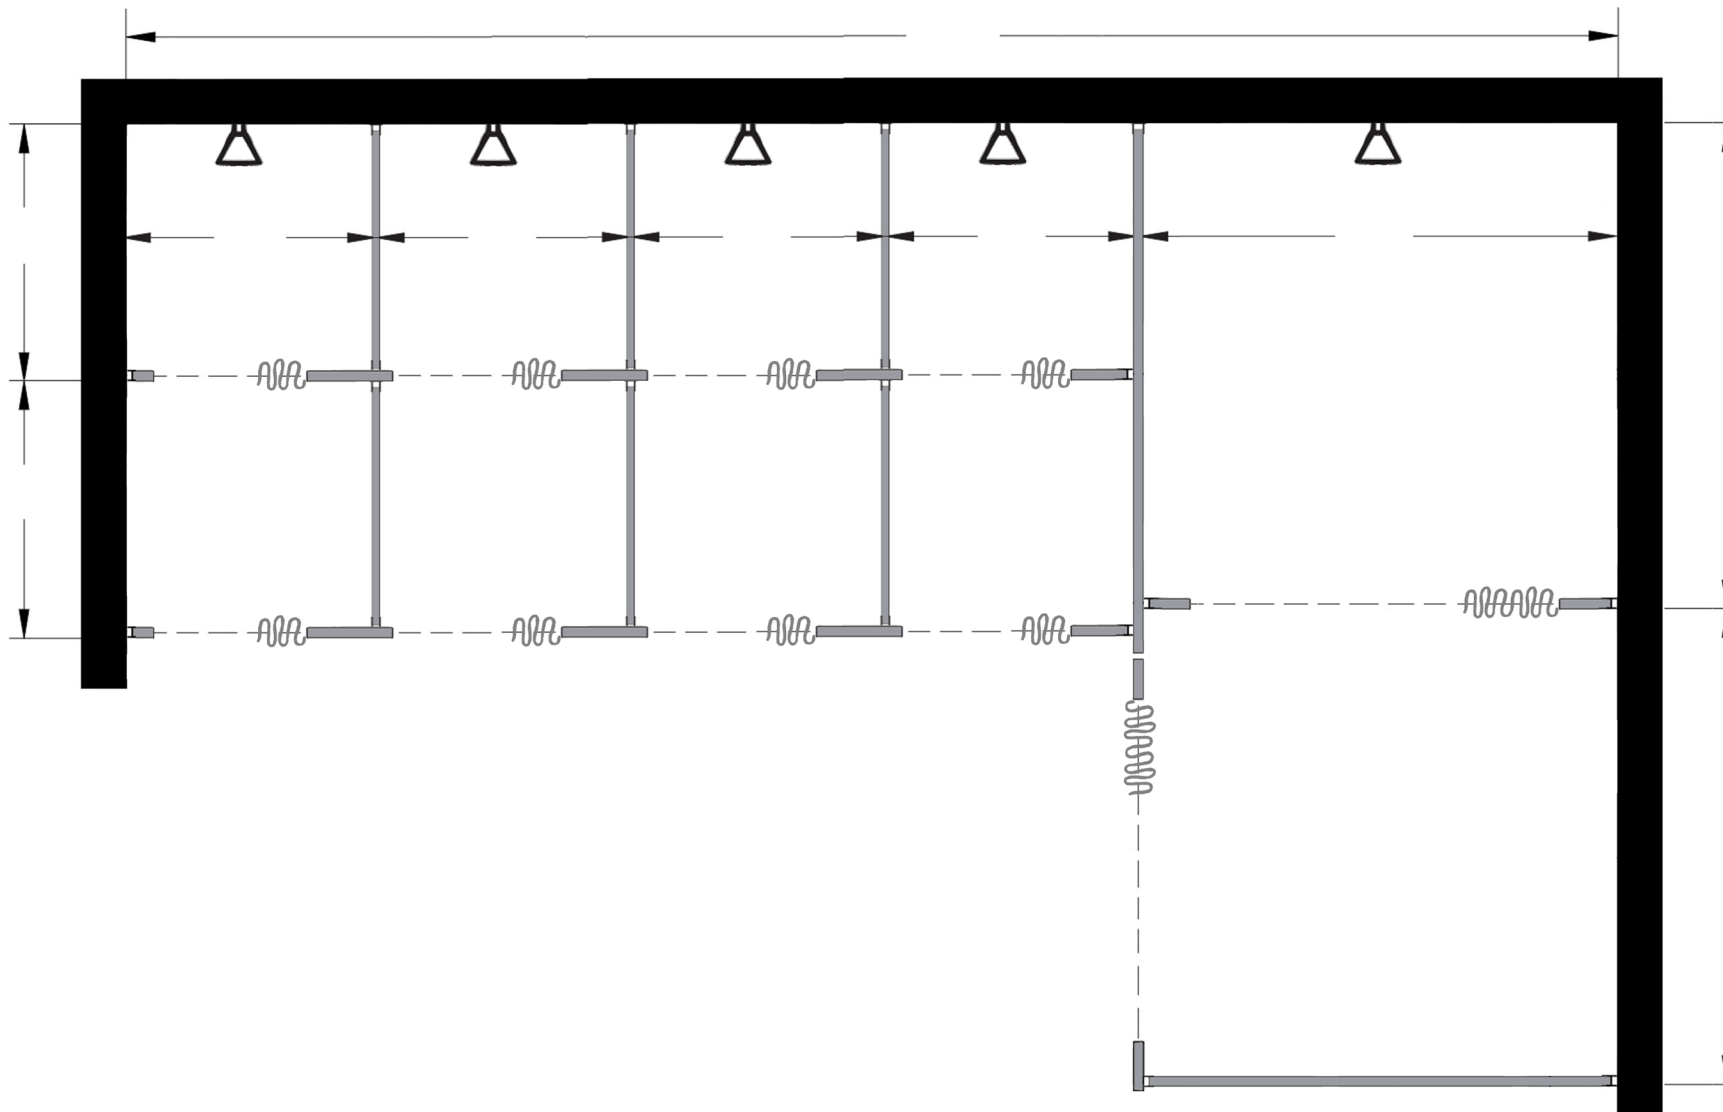

Style:
 Overhead Braced
 Floor Mount
 Ceiling Mount
 Floor/Ceiling Mount

Material:
 Baked Enamel
 Solid Phenolic
 Solid Plastic
 Stainless Steel

Color: _____

Ship To: _____

City: _____

State: _____ Zip: _____