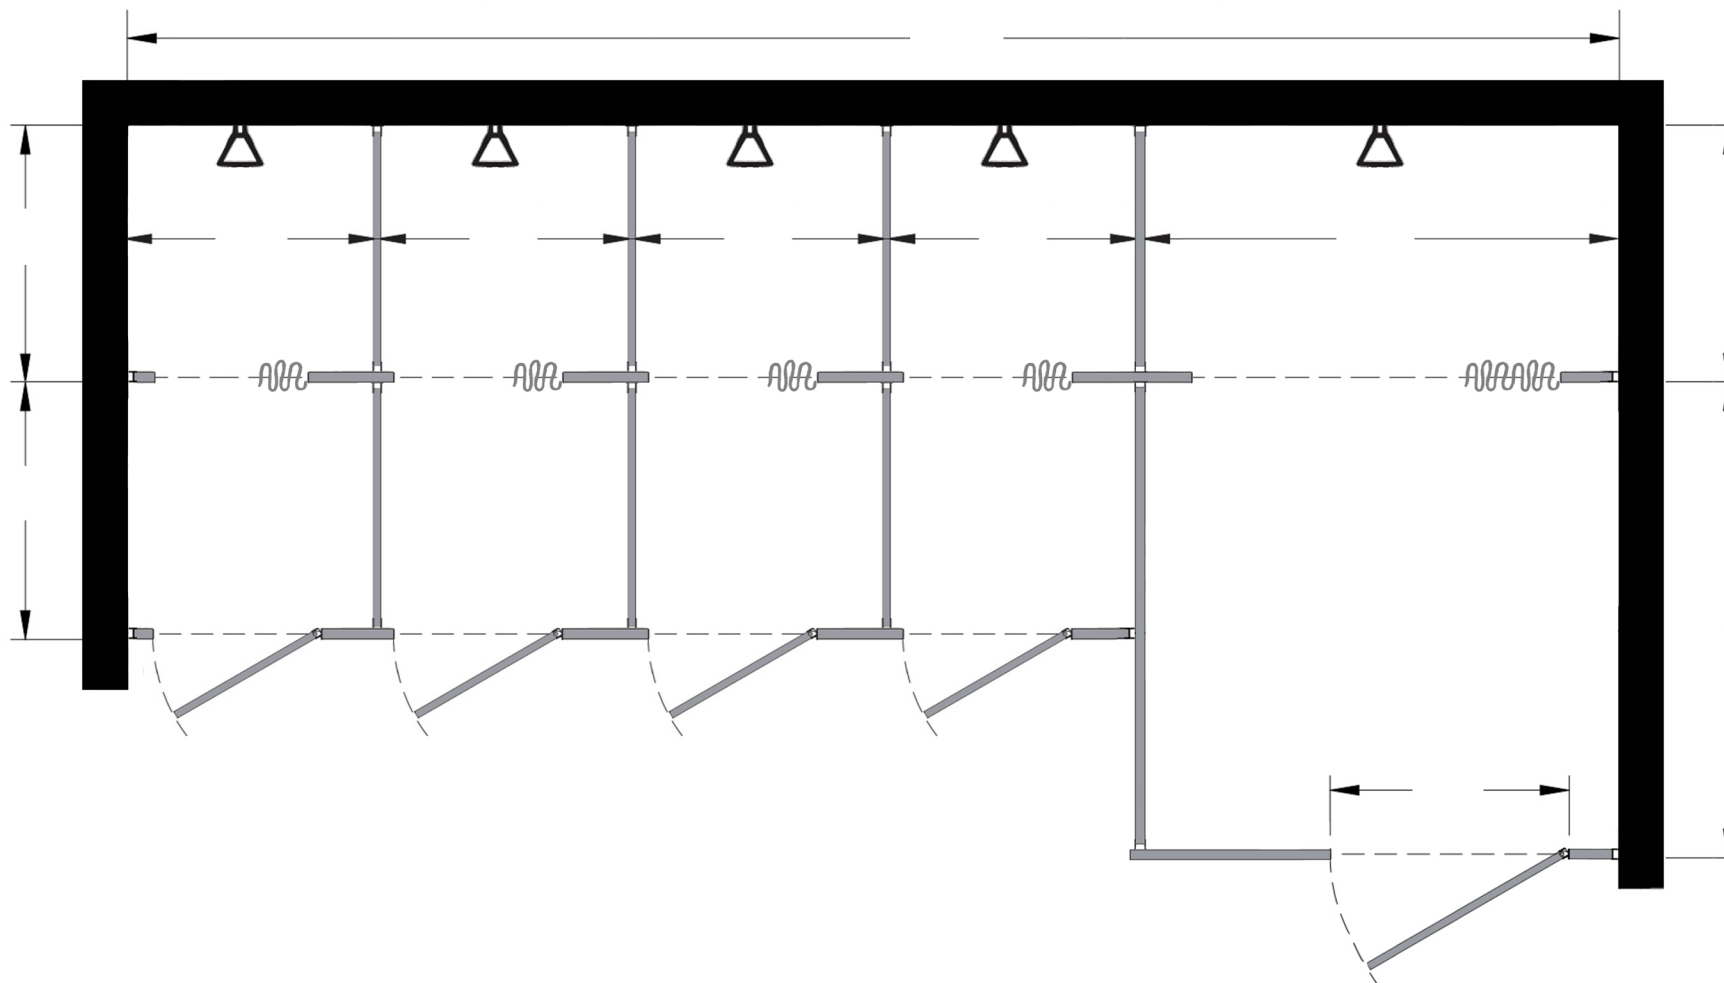

Style:
 Overhead Braced
 Floor Mount
 Ceiling Mount
 Floor/Ceiling Mount

Material:
 Baked Enamel
 Solid Phenolic
 Solid Plastic
 Stainless Steel

Color: _____

Ship To: _____

City: _____

State: _____ Zip: _____