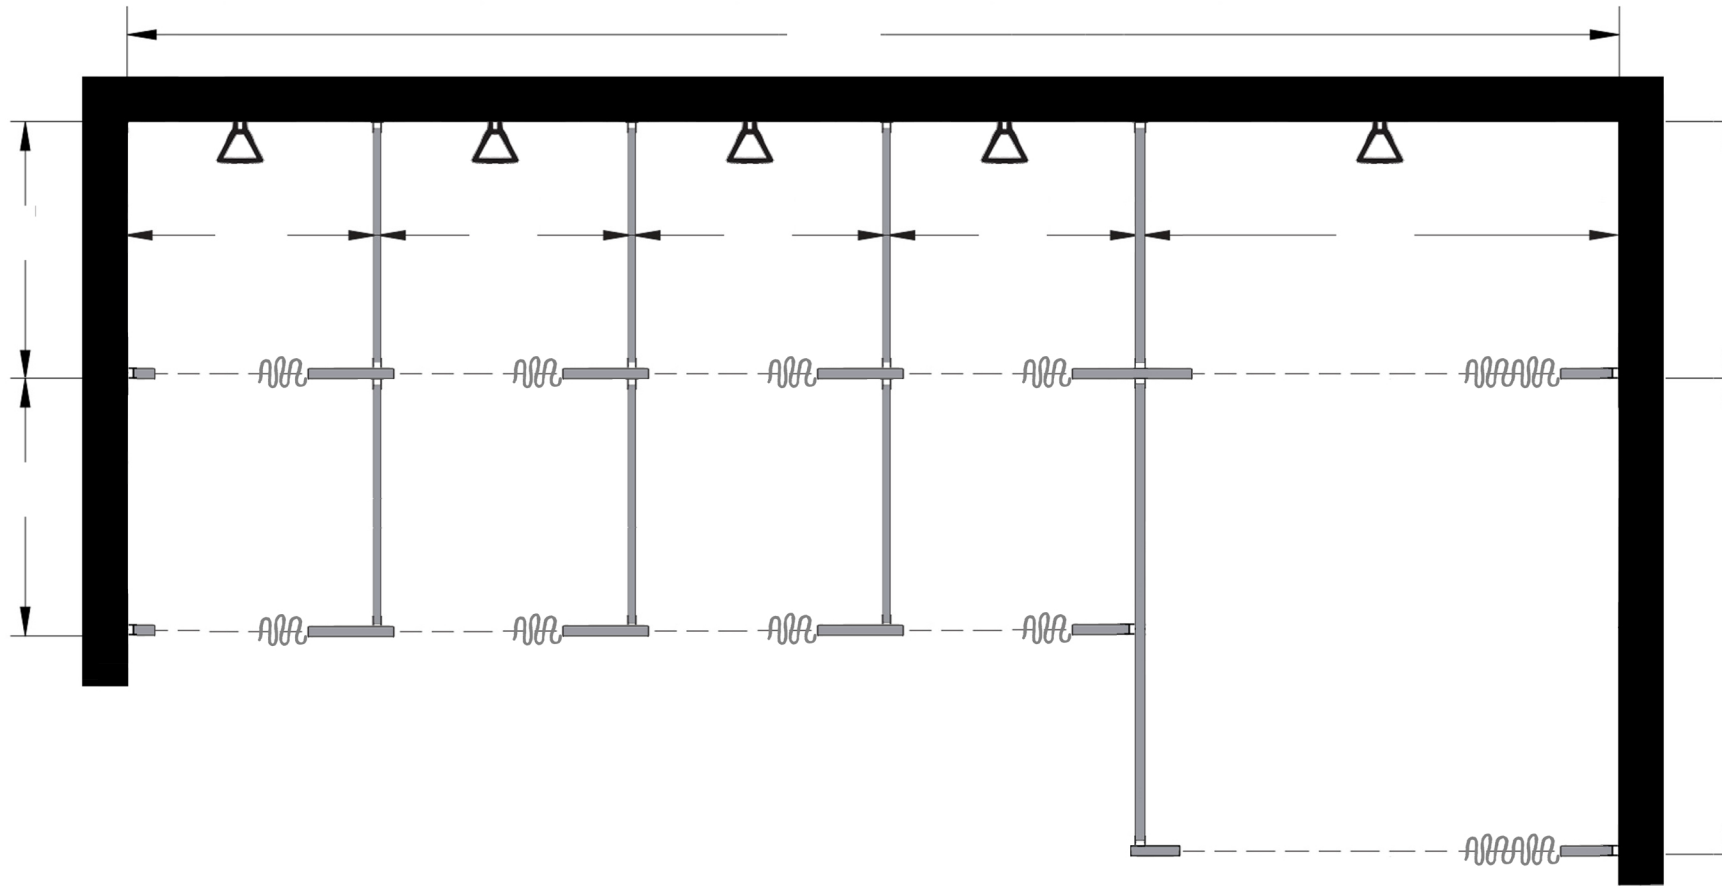

Style:
☐ Overhead Braced
☐ Floor Mount
☐ Ceiling Mount
☐ Floor/Ceiling Mount

Material:
☐ Baked Enamel
☐ Solid Phenolic
☐ Solid Plastic
☐ Stainless Steel

Color: _____

Ship To: _____

City: _____

State: _____ Zip: _____

Harbor City Supply

Phone 443-279-0632 or 1-800-260-0907

1966 Greenspring Drive Suite 506, Timonium, Md. 21093

Fax 443-279-0015 sales@harborcitysupply.com