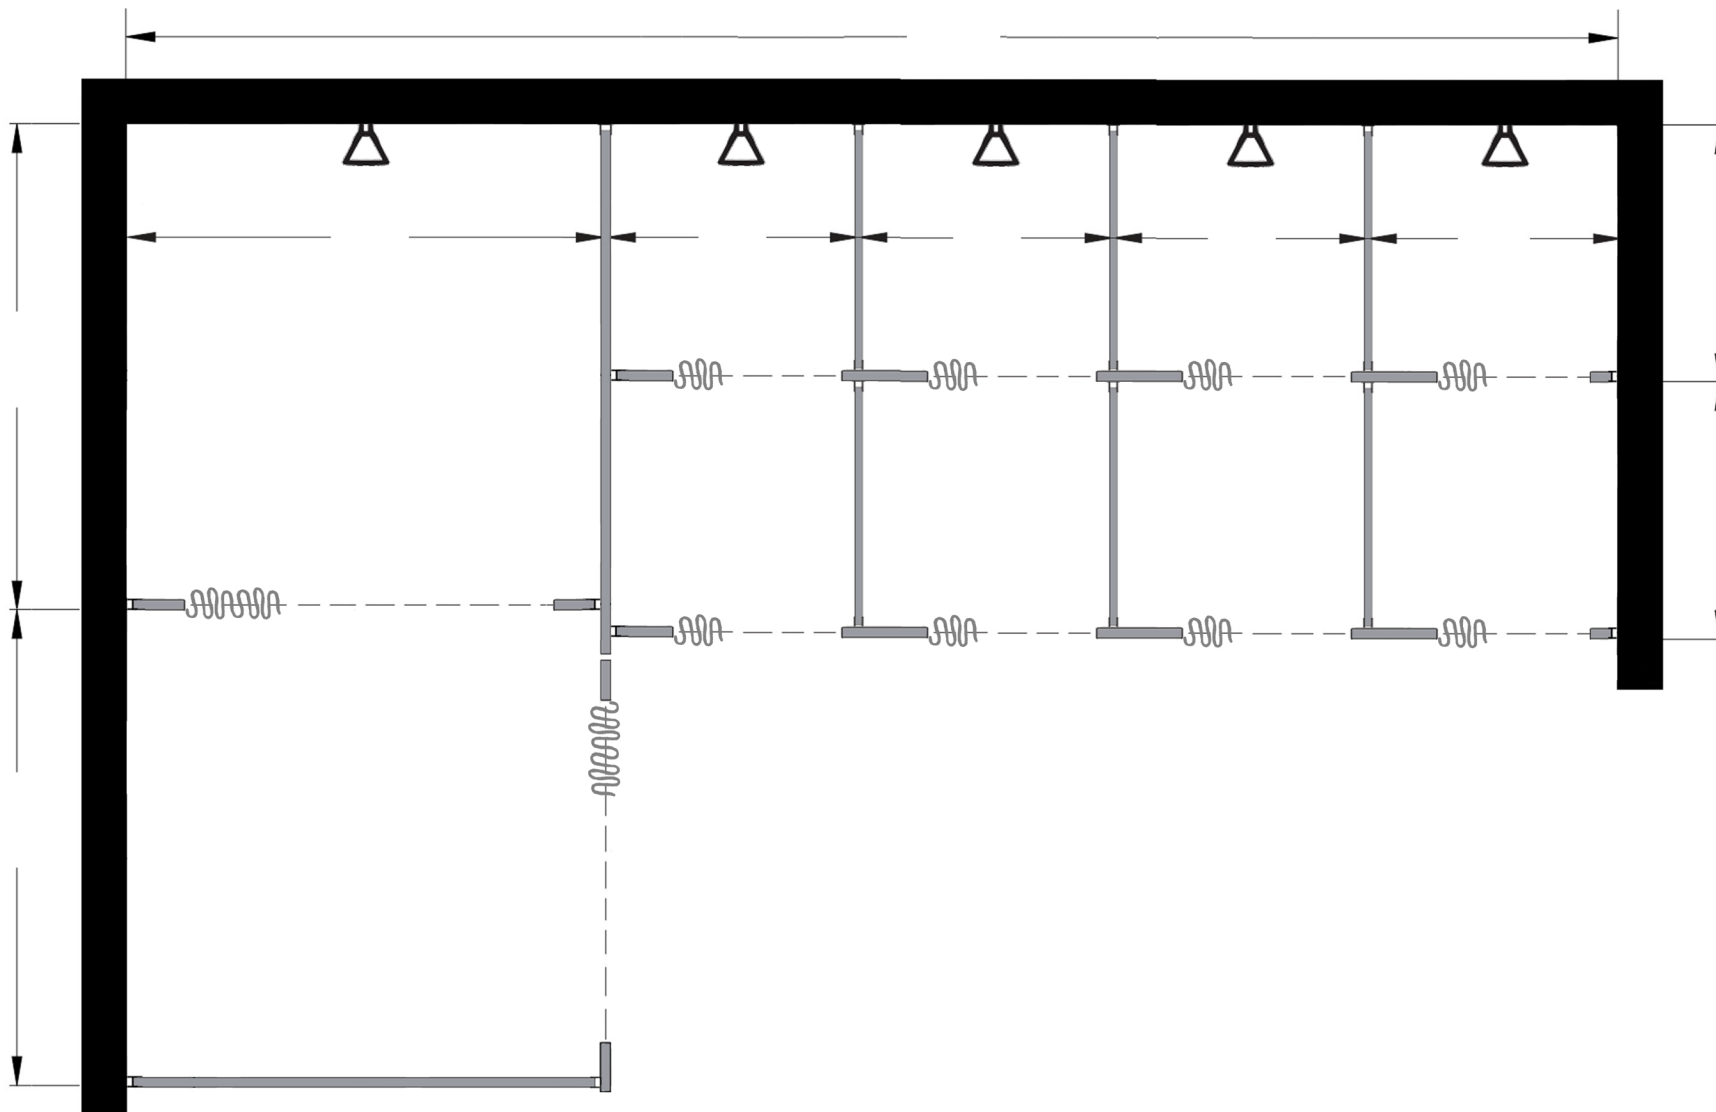

Style:
☐ Overhead Braced
☐ Floor Mount
☐ Ceiling Mount
☐ Floor/Ceiling Mount

Material:
☐ Baked Enamel
☐ Solid Phenolic
☐ Solid Plastic
☐ Stainless Steel

Color: _____

Ship To: _____

City: _____

State: _____ Zip: _____

Harbor City Supply

Phone 443-279-0632 or 1-800-260-0907

1966 Greenspring Drive Suite 506, Timonium, Md. 21093

Fax 443-279-0015 sales@harborcitysupply.com