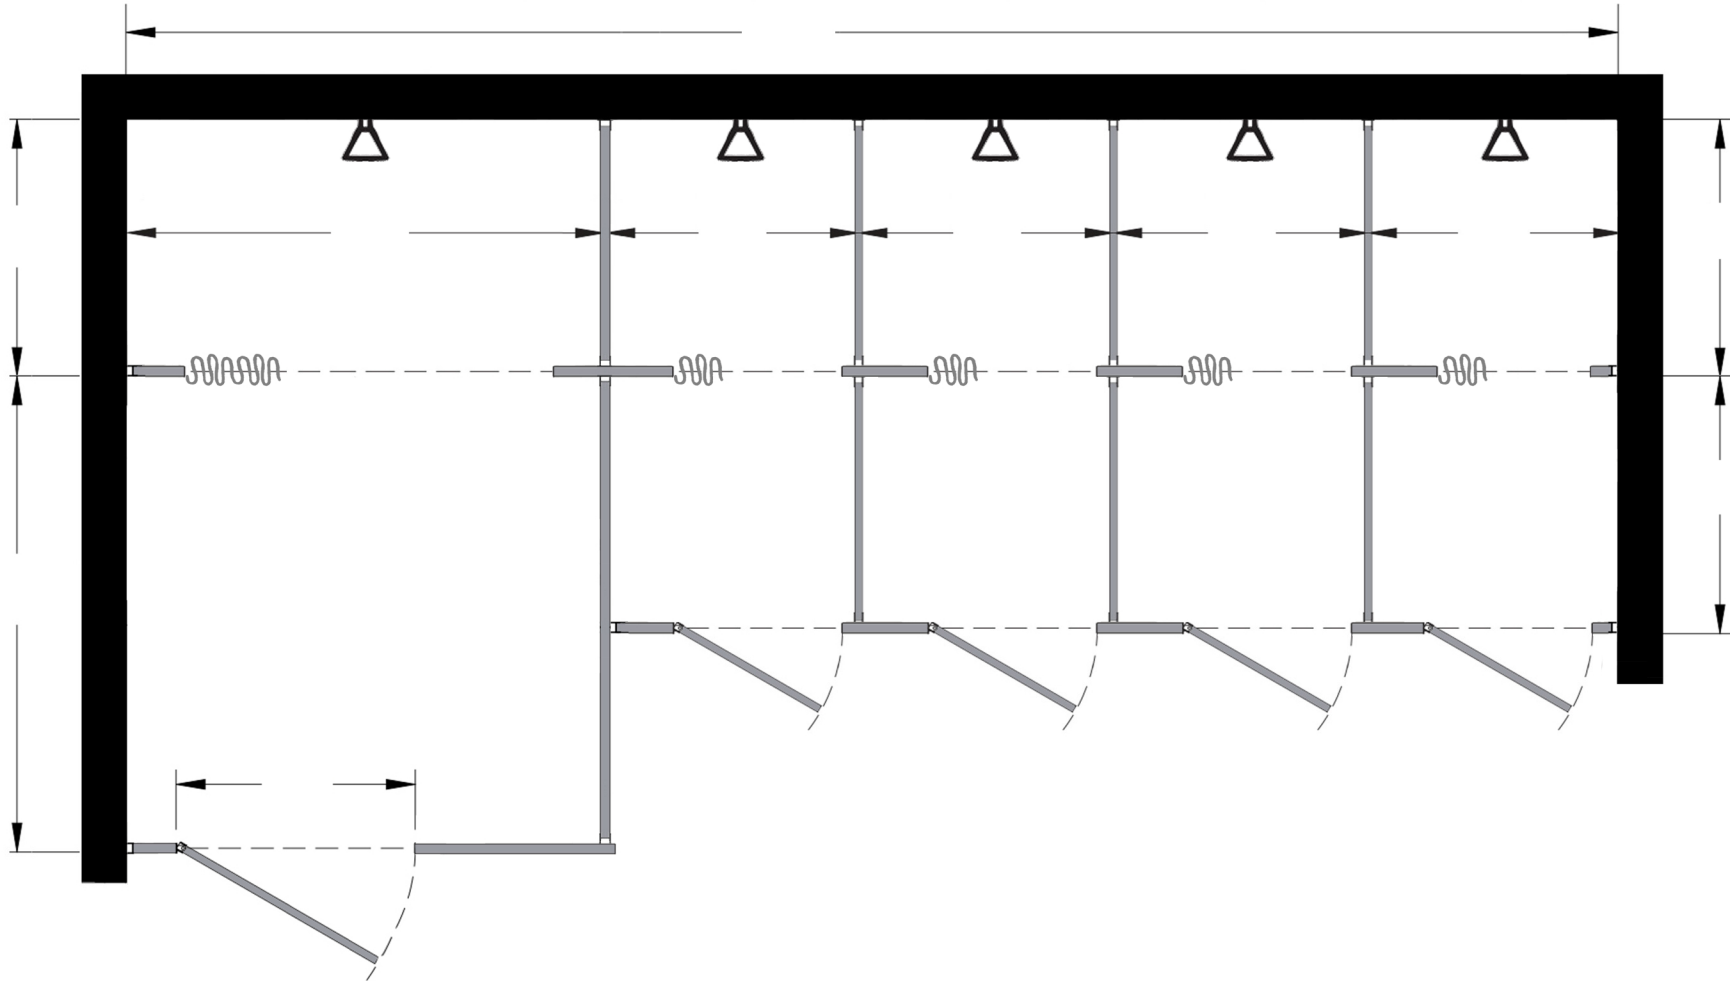

Style:
 Overhead Braced
 Floor Mount
 Ceiling Mount
 Floor/Ceiling Mount

Material:
 Baked Enamel
 Solid Phenolic
 Solid Plastic
 Stainless Steel

Color: _____

Ship To: _____

City: _____

State: _____ Zip: _____