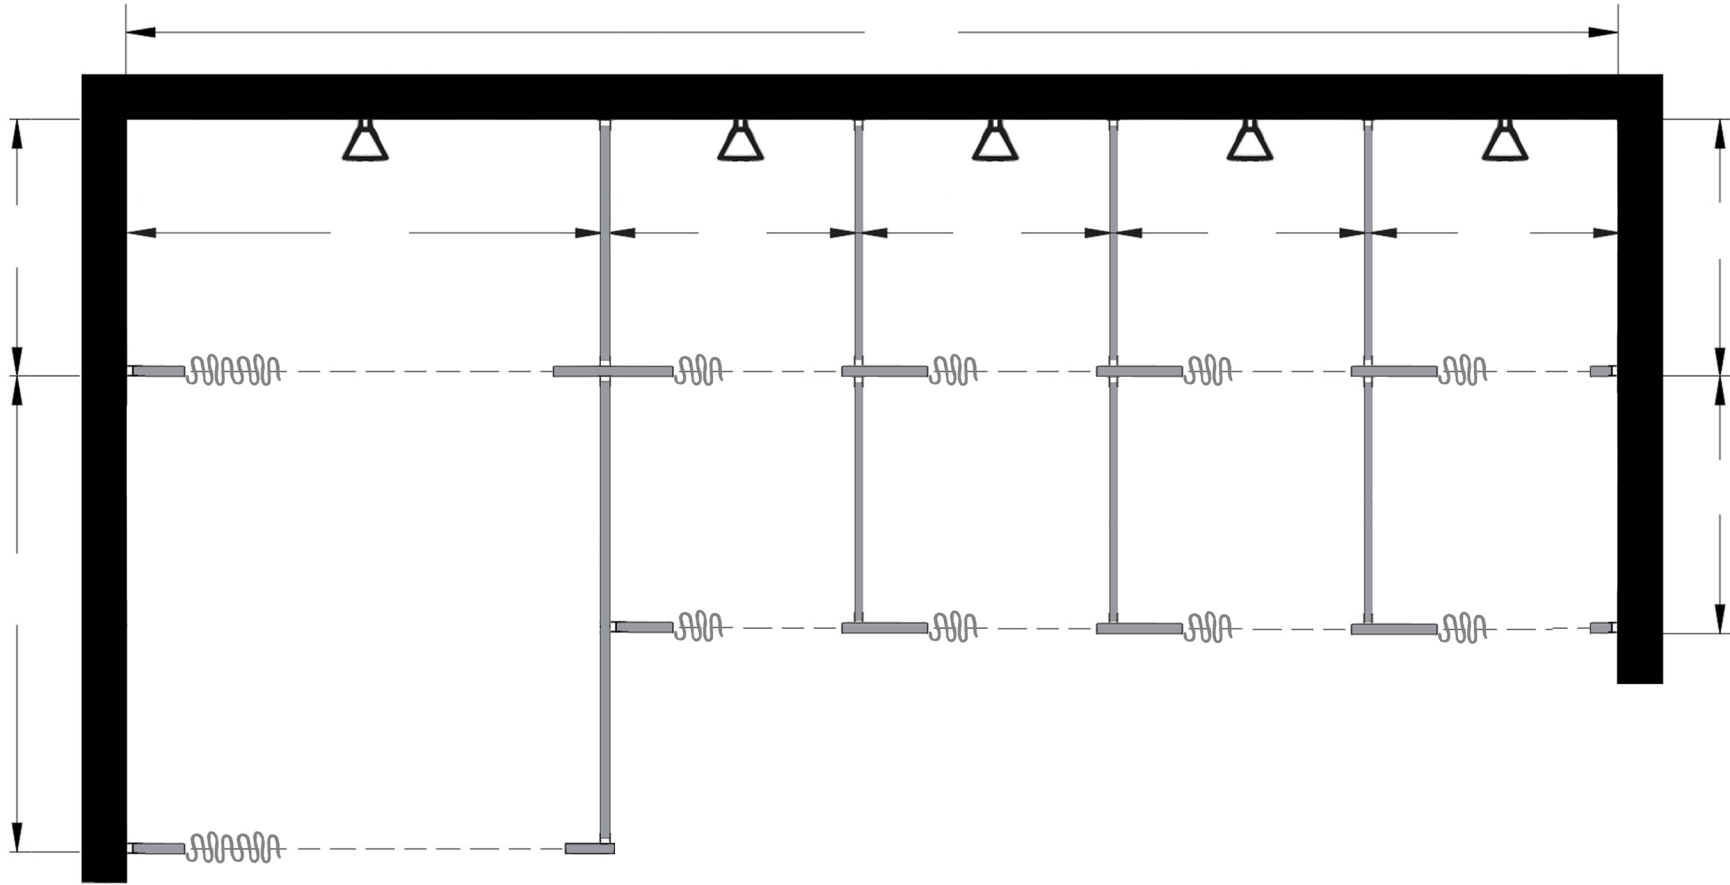

Style:
☐ Overhead Braced
☐ Floor Mount
☐ Ceiling Mount
☐ Floor/Ceiling Mount

Material:
☐ Baked Enamel
☐ Solid Phenolic
☐ Solid Plastic
☐ Stainless Steel

Color: _____

Ship To: _____

City: _____

State: _____ Zip: _____

Harbor City Supply

Phone 443-279-0632 or 1-800-260-0907

1966 Greenspring Drive Suite 506, Timonium, Md. 21093

Fax 443-279-0015 sales@harborcitysupply.com