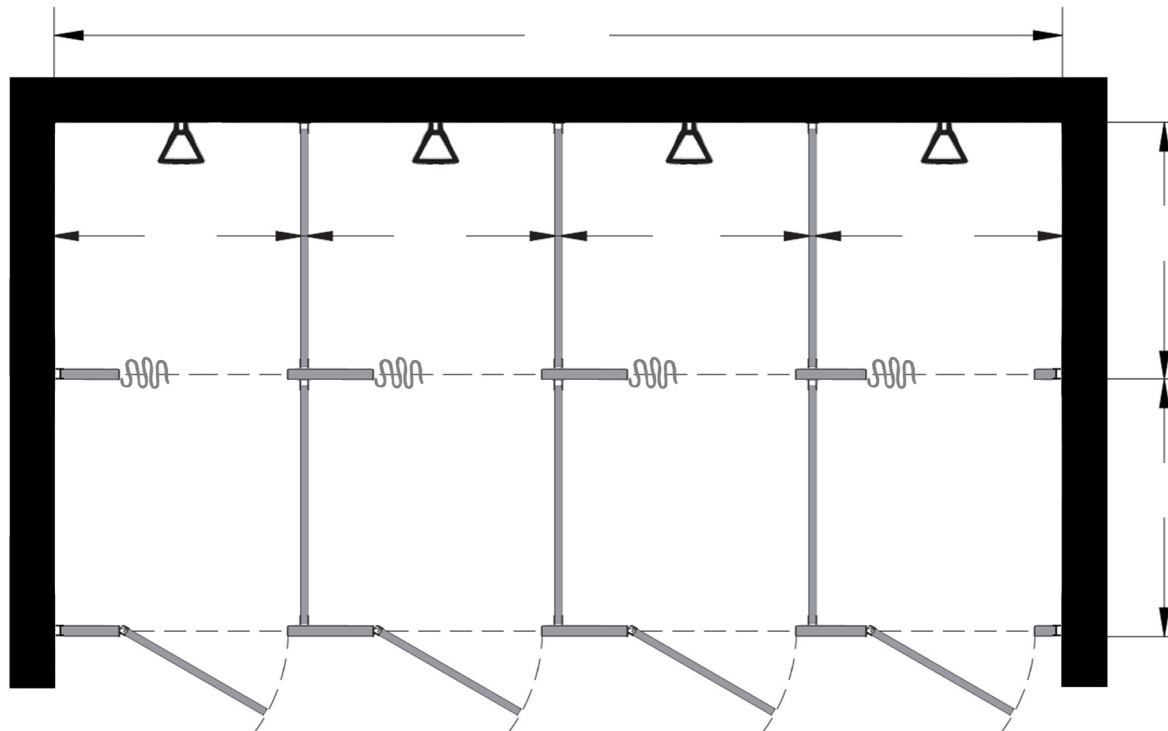

Style:
 Overhead Braced
 Floor Mount
 Ceiling Mount
 Floor/Ceiling Mount

Material:
 Baked Enamel
 Solid Phenolic
 Solid Plastic
 Stainless Steel

Color: _____

Ship To: _____

City: _____

State: _____ Zip: _____