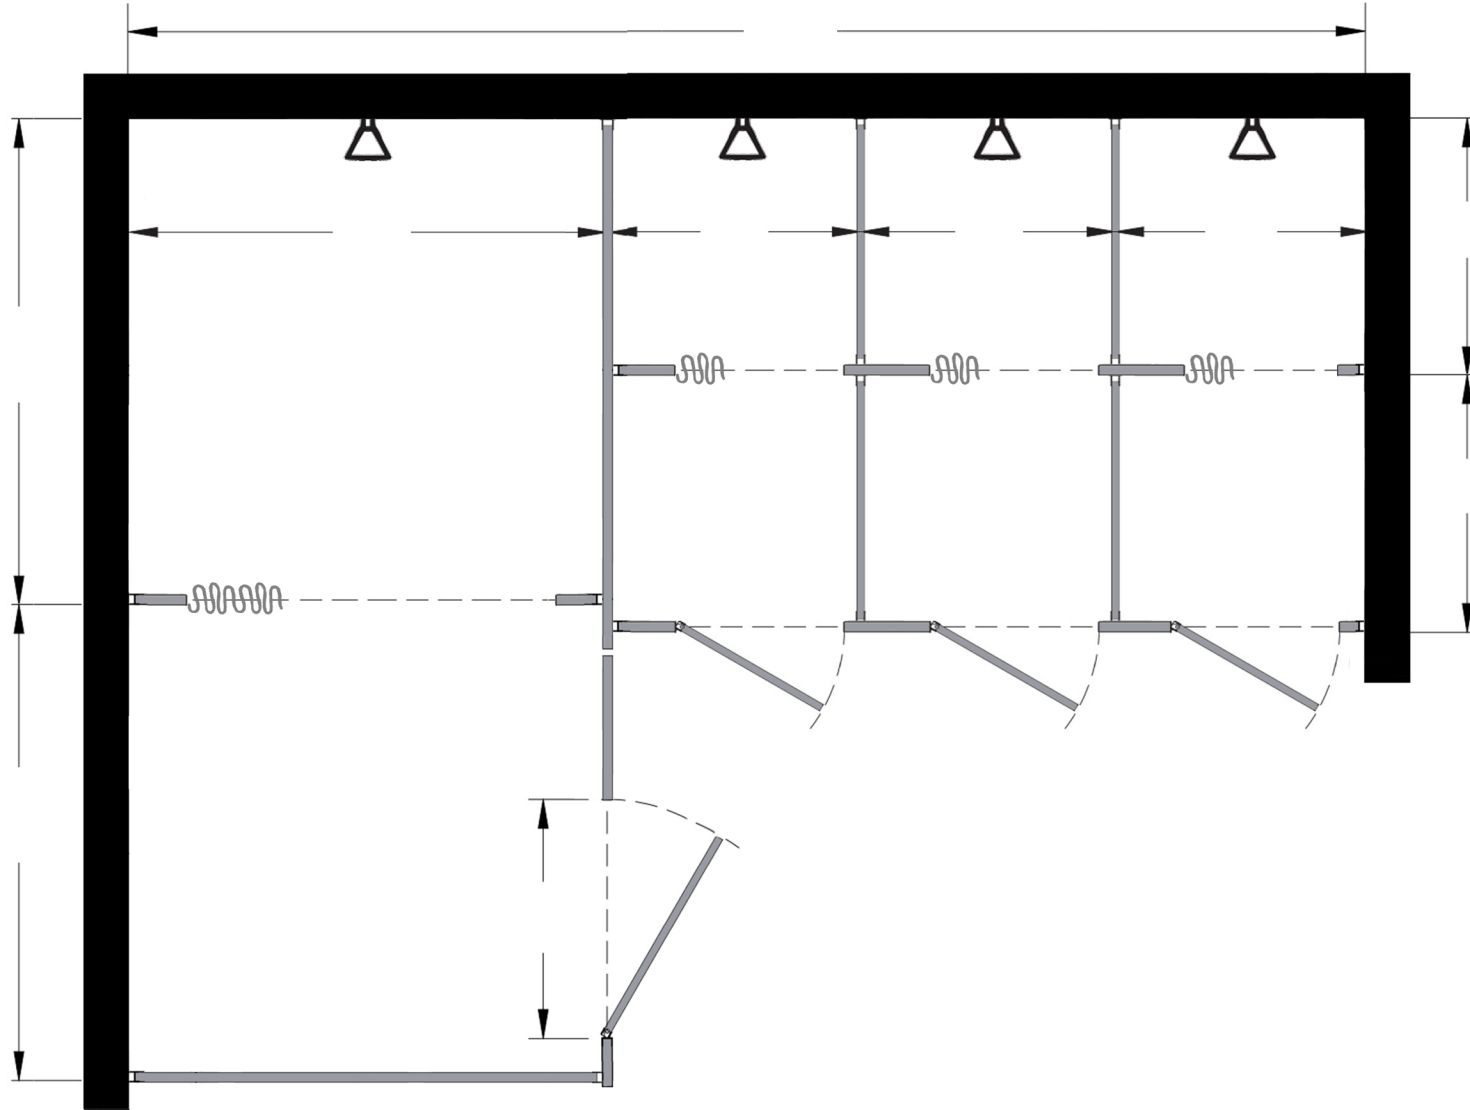

Style:
 Overhead Braced
 Floor Mount
 Ceiling Mount
 Floor/Ceiling Mount

Material:
 Baked Enamel
 Solid Phenolic
 Solid Plastic
 Stainless Steel

Color: _____

Ship To: _____

City: _____

State: _____ Zip: _____