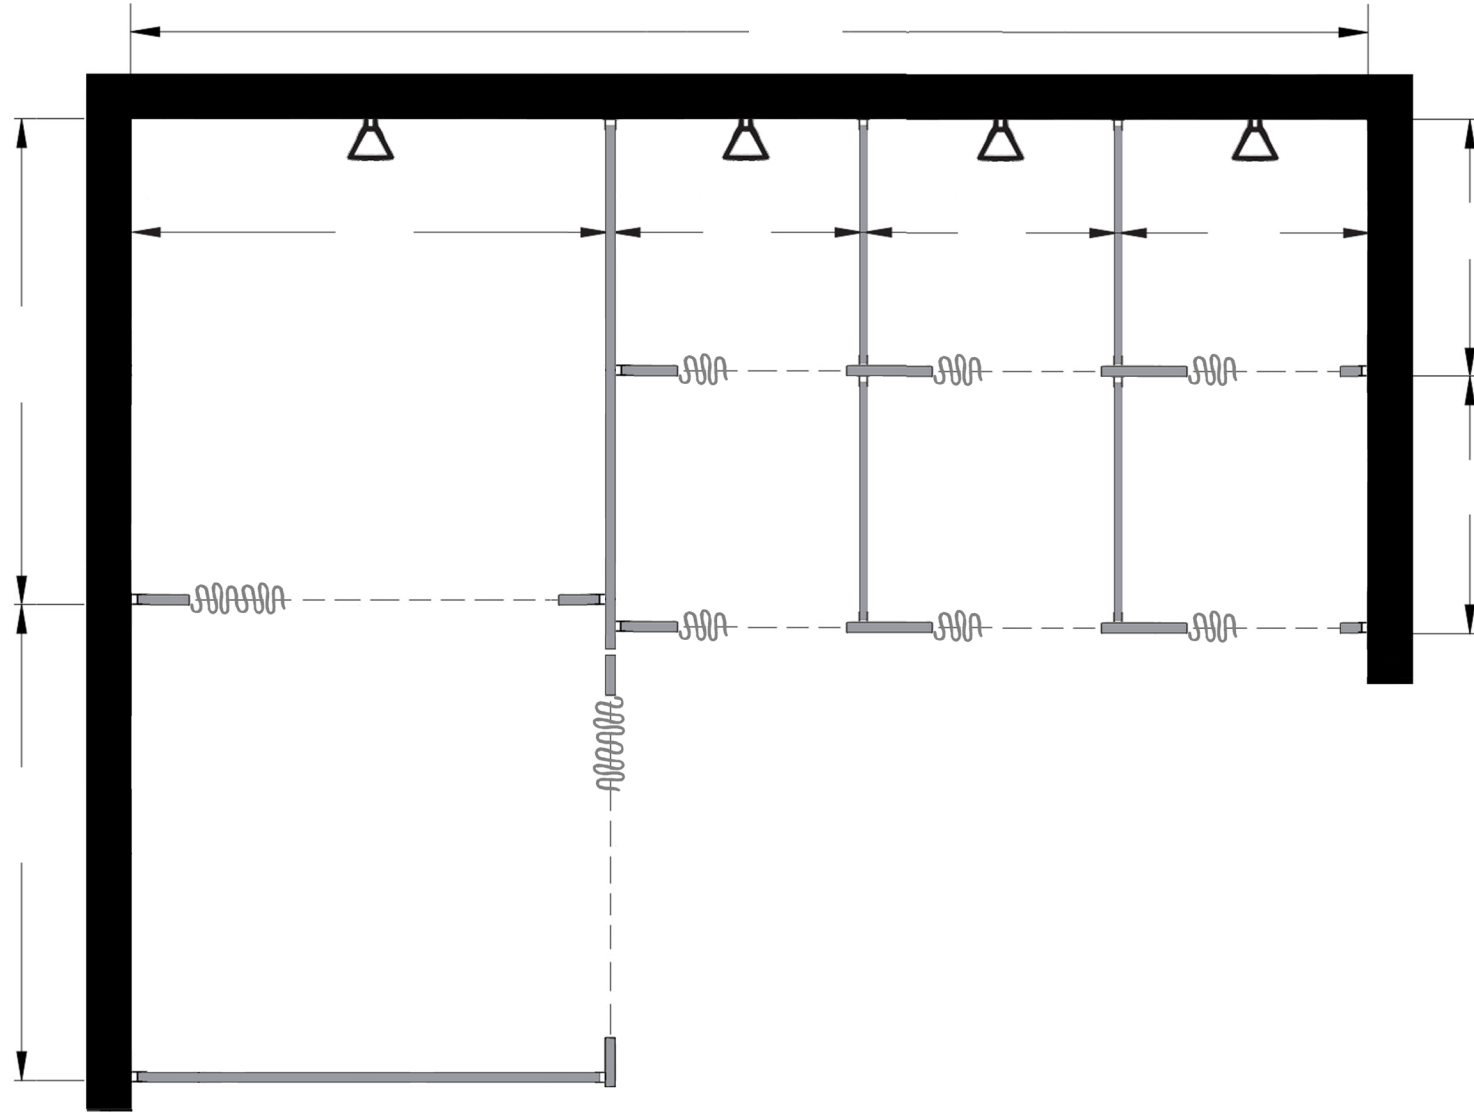

Style:
 Overhead Braced
 Floor Mount
 Ceiling Mount
 Floor/Ceiling Mount

Material:
 Baked Enamel
 Solid Phenolic
 Solid Plastic
 Stainless Steel

Color: _____

Ship To: _____

City: _____

State: _____ Zip: _____