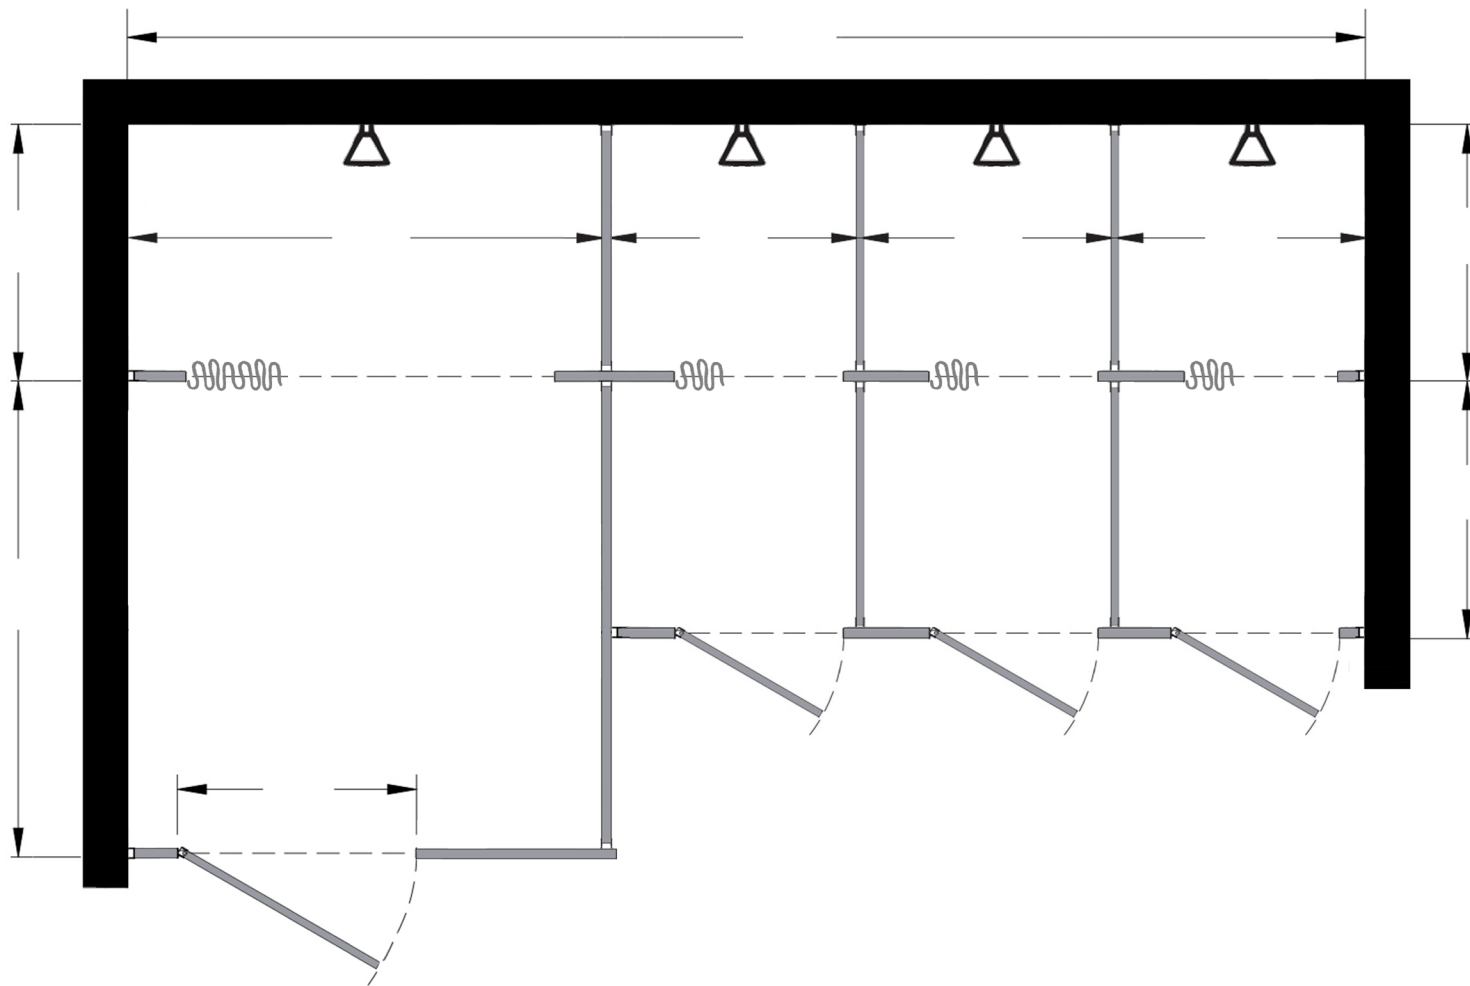

Style:
 Overhead Braced
 Floor Mount
 Ceiling Mount
 Floor/Ceiling Mount

Material:
 Baked Enamel
 Solid Phenolic
 Solid Plastic
 Stainless Steel

Color: _____

Ship To: _____

City: _____

State: _____ Zip: _____