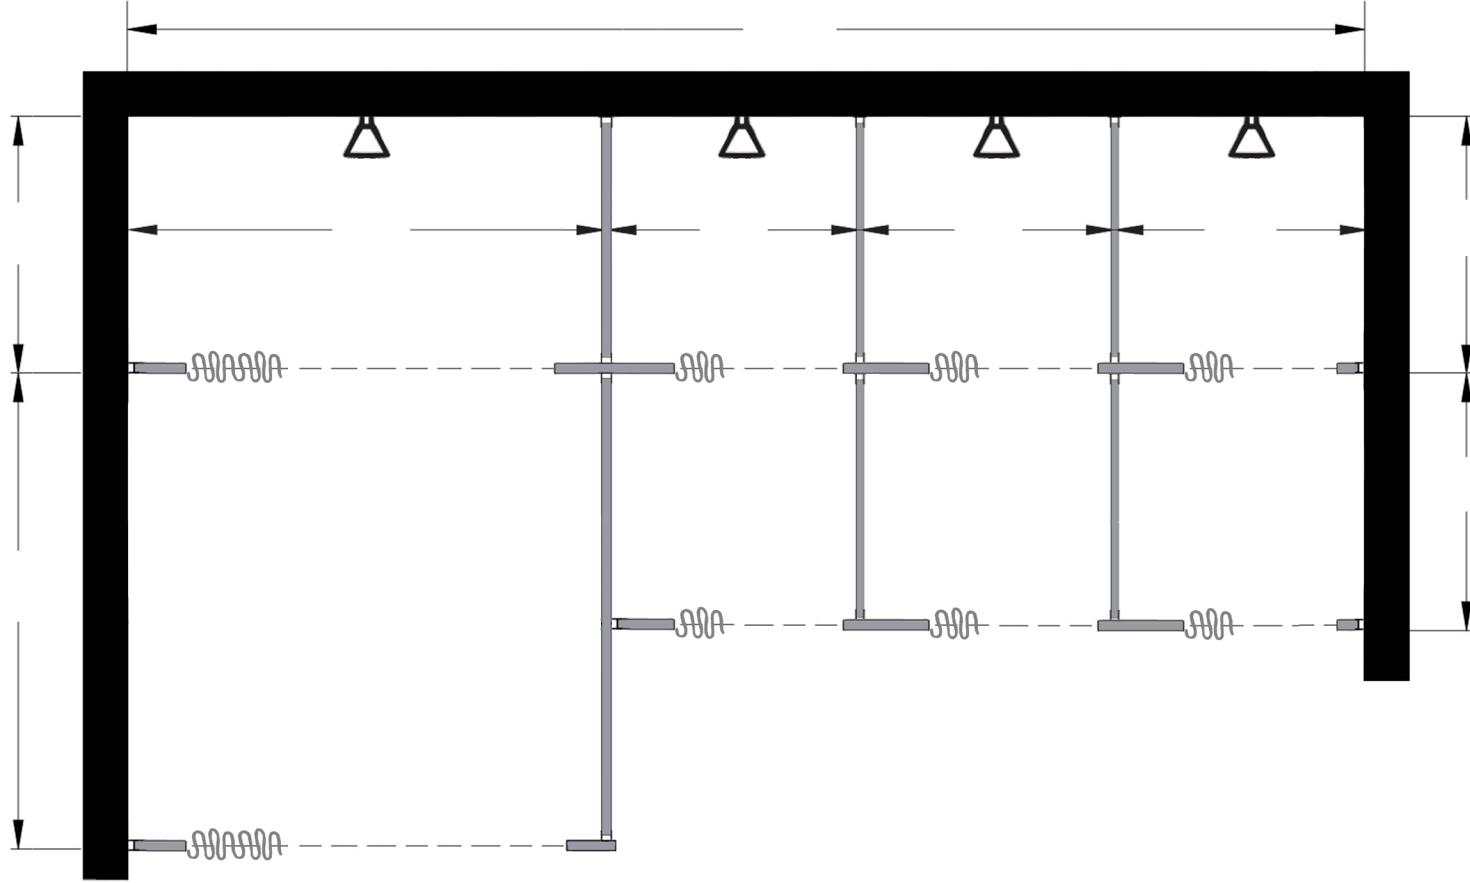

Style:
☐ Overhead Braced
☐ Floor Mount
☐ Ceiling Mount
☐ Floor/Ceiling Mount

Material:
☐ Baked Enamel
☐ Solid Phenolic
☐ Solid Plastic
☐ Stainless Steel

Color: _____

Ship To: _____

City: _____

State: _____ Zip: _____

Harbor City Supply

Phone 443-279-0632 or 1-800-260-0907

1966 Greenspring Drive Suite 506, Timonium, Md. 21093

Fax 443-279-0015 sales@harborcitysupply.com