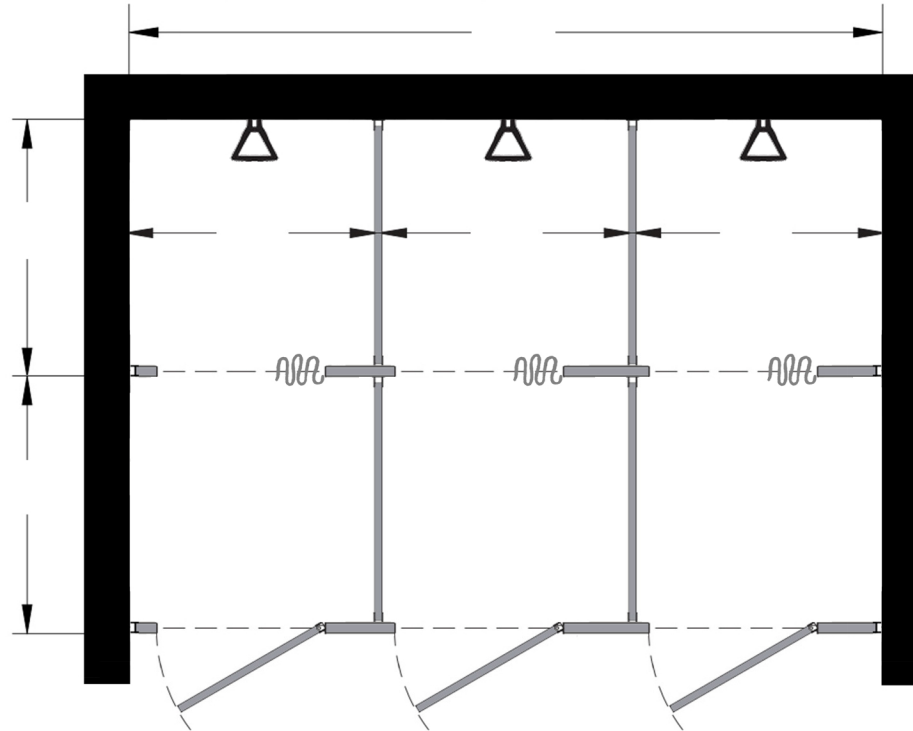

Style:
☐ Overhead Braced
☐ Floor Mount
☐ Ceiling Mount
☐ Floor/Ceiling Mount

Material:
☐ Baked Enamel
☐ Solid Phenolic
☐ Solid Plastic
☐ Stainless Steel

Color:
_____

Ship To: _____

City: _____

State: _____ Zip: _____

Harbor City Supply

Phone 443-279-0632 or 1-800-260-0907

1966 Greenspring Drive Suite 506, Timonium, Md. 21093

Fax 443-279-0015 sales@harborcitysupply.com